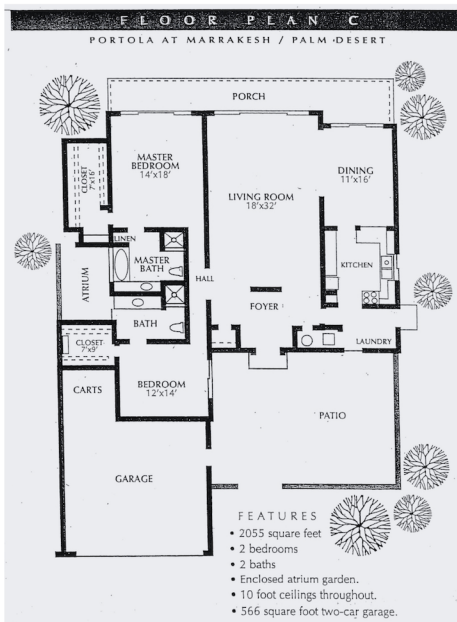

OPTIONAL ANNUAL GOLF PROGRAM DUES

Men's Golf Club	$95.00
Ladies Golf Club	$150.00
Ladies Putter Club	$90.00