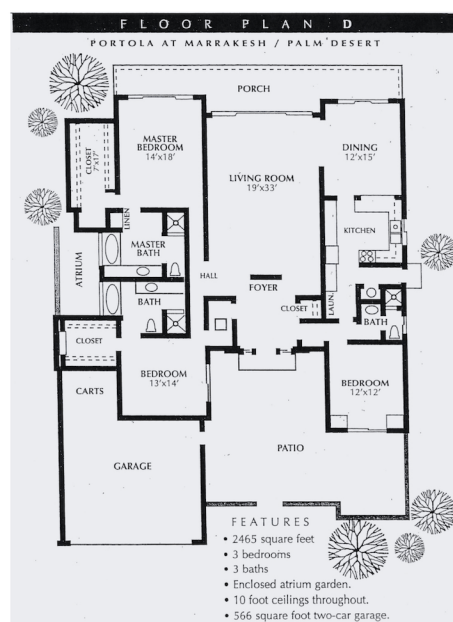

OPTIONAL ANNUAL GOLF PROGRAM DUES

Men's Golf Club	$95.00
Ladies Golf Club	$150.00
Ladies Putter Club	$90.00