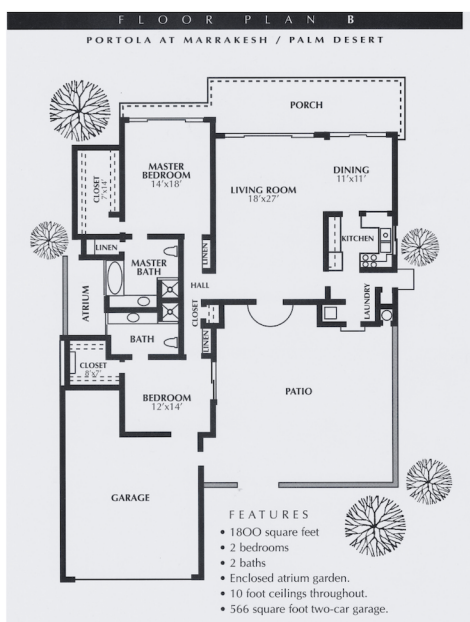

OPTIONAL ANNUAL GOLF PROGRAM DUES

Men's Golf Club	$95.00
Ladies Golf Club	$150.00
Ladies Putter Club	$90.00