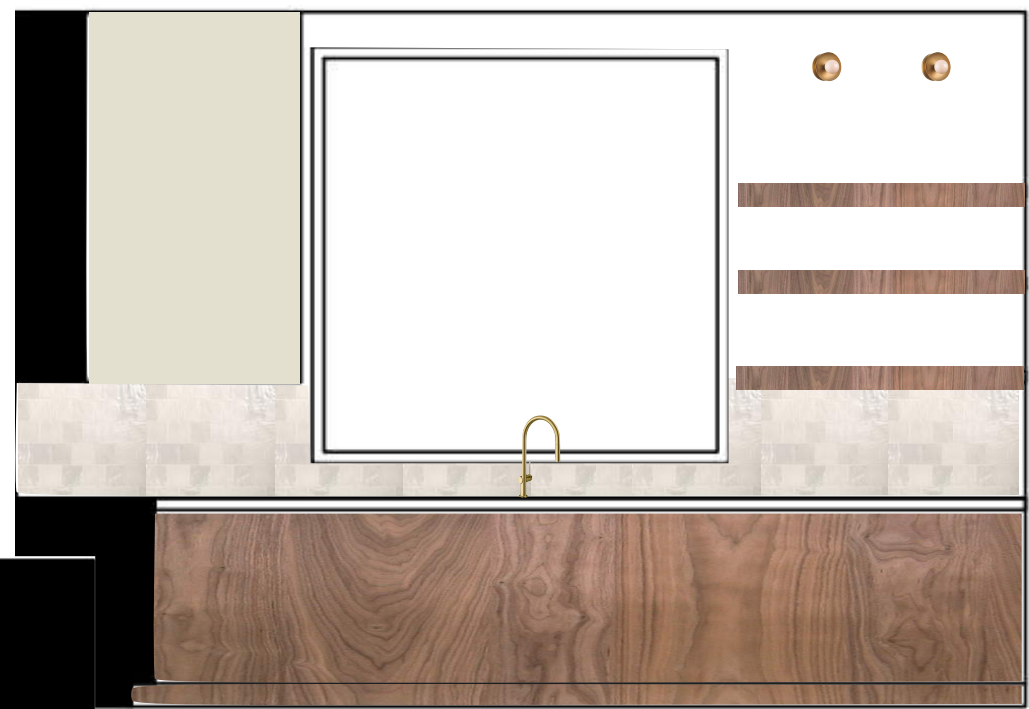

CABINETS: FLAT PANEL WALNUT LOWERS, BENJAMIN MOORE "SAIL CLOTH" UPPERS