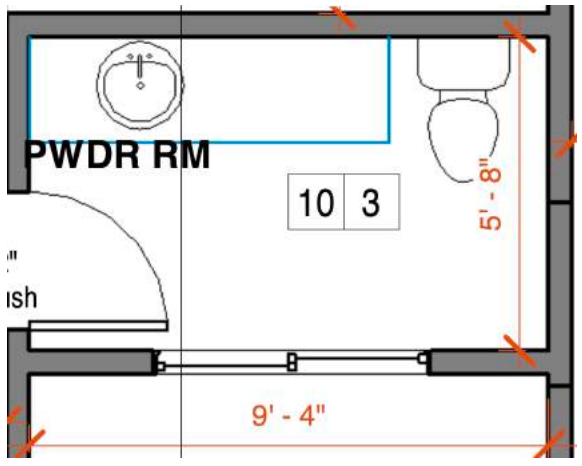

WALL TO WALL MIRROR

LED BRASS PENDANT LIGHT $373

PORCELAIN / MARBLE WAINSCOT AND COUNTERTOP

GOLD VESSEL SINK $500

OIL RUBBED BRONZE PHYLRICH FAUCET $363