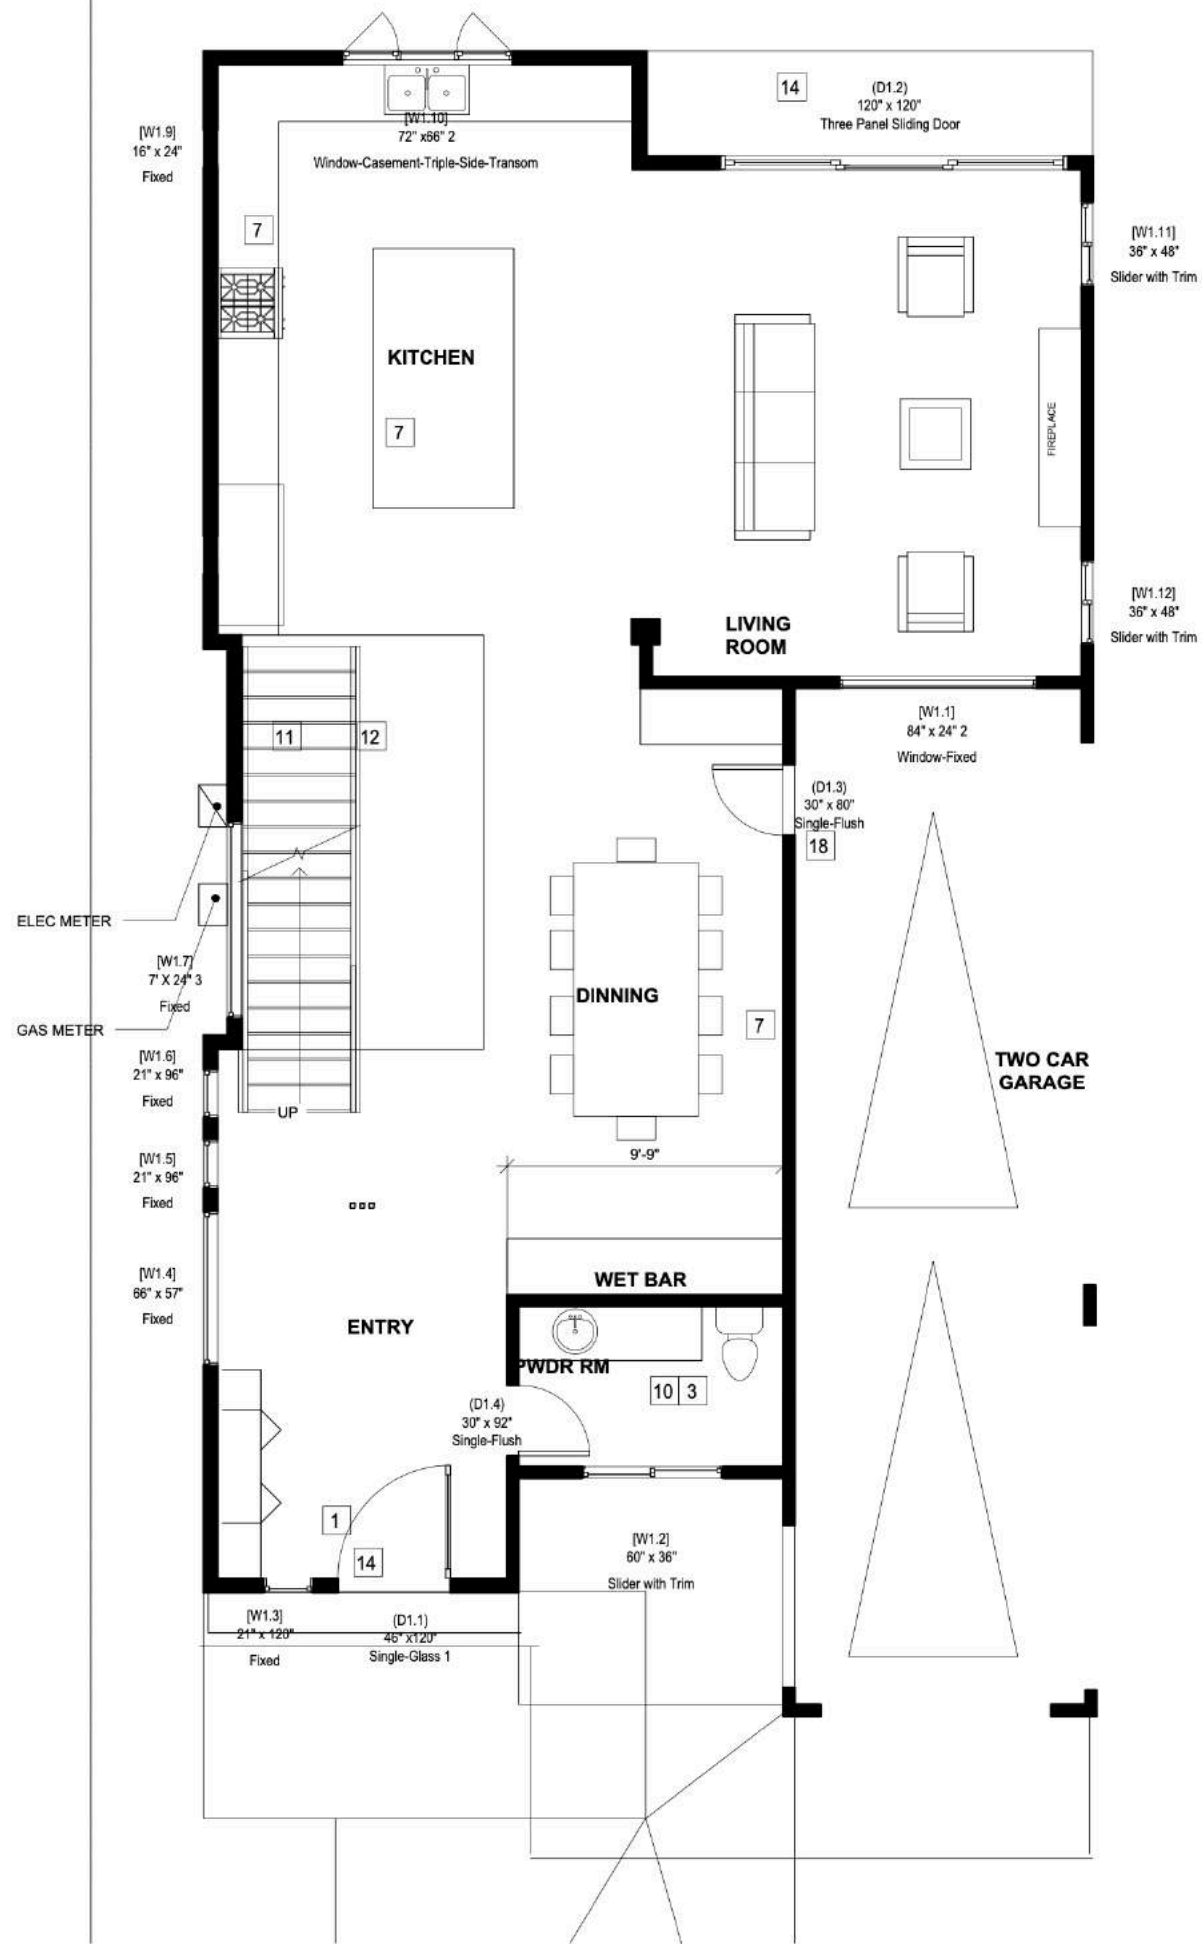

HAMSA HOME

INTERIOR DESIGN STUDIO

NORTON NEW BUILD

7705 NORTON AVE

WEST HOLLYWOOD, CA 90046

◆◆◆ DESIGN PRESENTATION ◆◆◆

◆◆◆ LOOK & FEEL: SEXY MODERN CALIFORNIA ◆◆◆

WOOD FLOOR OPTIONS

MASTER BEDROOM - 108" X 96"

SOLID WOOD PIVOT DOOR
 SOLID WOOD
 STAIN GRADE
 PREHUNG ON JAMB (VIF)
 DBL BORE
 OAK SILL
 BLACK QLON W/ BLACK SQUARE HINGES
EXT/INT STAIN: EBONY (MINWAX)
 *ALTERNATIVE CLEAR GLASS WITH GRIDS