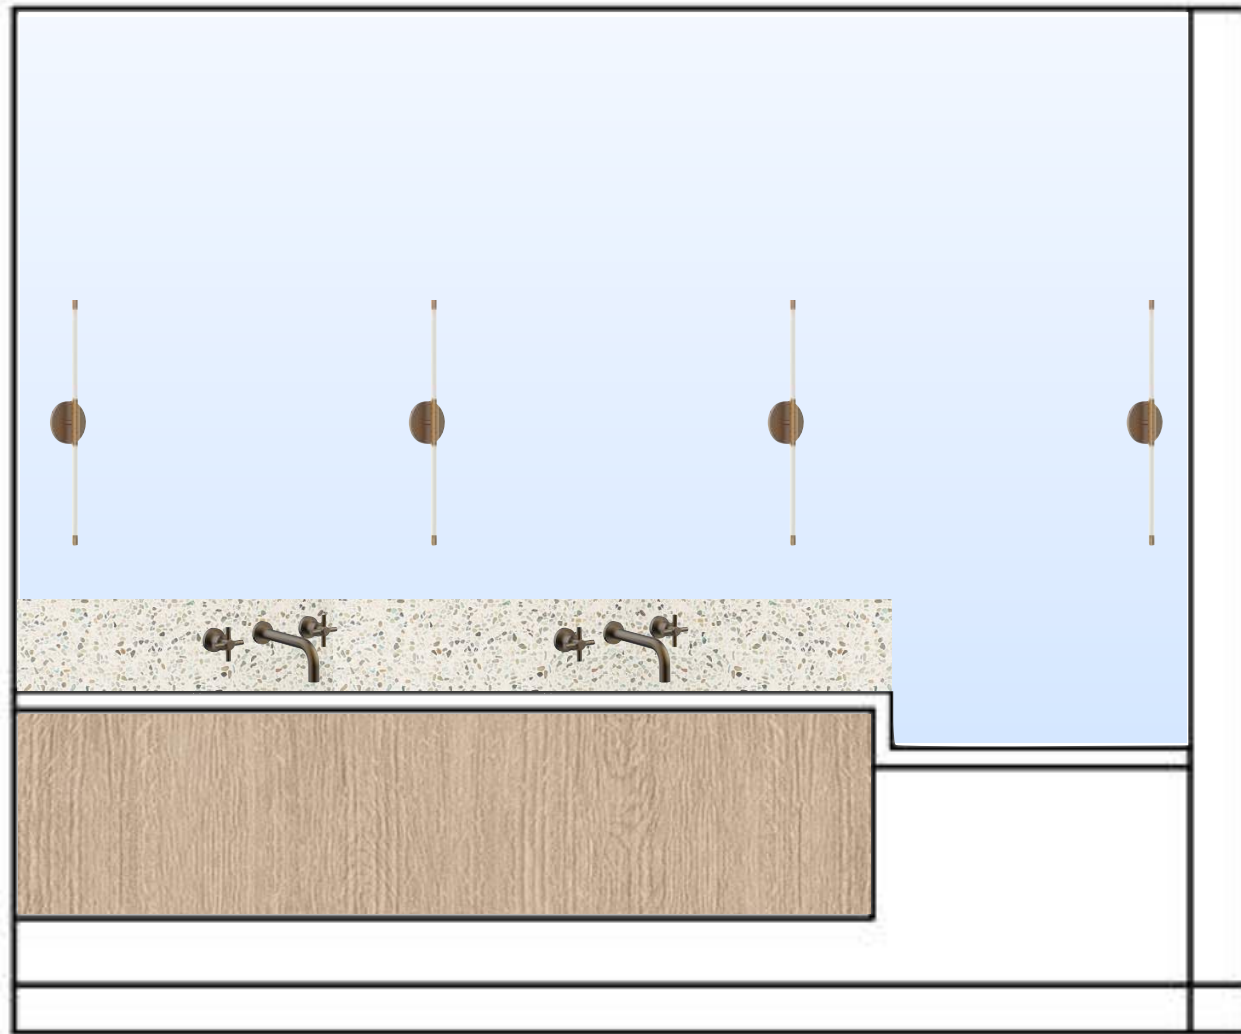

MIRROR ALONG ENTIRE WALL
4 SCONCES, 148" UNIT
FLOOR TILE 12X24 BEIGE RESIDE $4/SF
BACKSPLASH + SHOWER FLOOR MICRO PEBBLE $8.79/SF
QUARTZ OR MARBLE COUNTERTOP
WHITE OAK FLOATING CABINETS
PHYLRICH BASIC OLD ENGLISH BRASS FIXTURES
PORCELAIN SLAB SHOWER (DAL TILE MOONSTONE SHOWN)
WAINSCOT FLUTED 24X48 TILE BOTTOM ALONG SHOWER/TUB WALL $7.50/SF
WHITE MATTE BATHTUB 59"L $3000