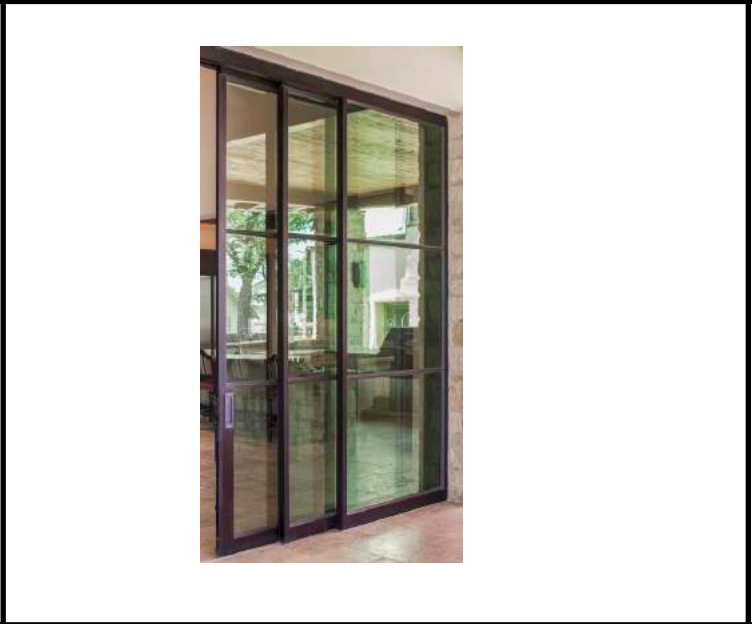

Tile Accent (above balcony)
Emser Tile "Brava"
Glazed porcelain
12"x24"

FAMILY ROOM - 120" X 120"

SOLID WOOD PIVOT DOOR
SOLID WOOD
STAIN GRADE
PREHUNG ON JAMB (VIF)
DBL BORE
OAK SILL
BLACK QLON W/ BLACK SQUARE HINGES
EXT/INT STAIN: EBONY (MINWAX)
*ALTERNATIVE CLEAR GLASS WITH GRIDS

3 PANEL MULTI SLIDE POCKET DOORS W/3-LITE GRIDS
CLEAR GLASS, DUAL GLAZED, LOW-E, TITLE-24
WOOD CLAD - BLACK EXTERIOR / WOOD PRIMED
INTERIOR OR BLACK ALUMINUM
PREHUNG ON JAMB (VIF)
BLACK HARDWARE
BLACK SILL
*ALTERNATIVE OPTION OXO

2 PANEL SHAKER W/SQUARE STICKING
FIRE-RATED
SOLID CORE
PRIMED/PAINT GRADE
PREHUNG ON JAMB (VIF)
SINGLE BORE
BLACK SQUARE HINGES
EXT/INT PAINT: DUNN EDWARDS BLACK TIE DE6357
*ALTERNATIVE 1-LITE DOOR

3 PANEL MULTI SLIDE POCKET DOORS W/3-LITE GRIDS
CLEAR GLASS, DUAL GLAZED, LOW-E, TITLE-24
WOOD CLAD - BLACK EXTERIOR / WOOD PRIMED
INTERIOR OR BLACK ALUMINUM
PREHUNG ON JAMB (VIF)
BLACK HARDWARE
BLACK SILL
*ALTERNATIVE OPTION OXO