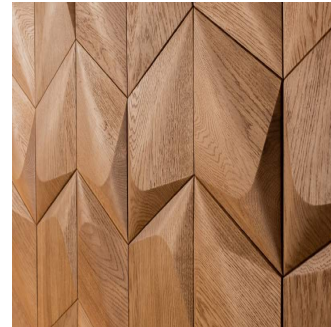

743MUL-6
S3S BASE

BASEBOARD THROUGHOUT HOME

ENTRY LIGHT OPTION 1:
BRASS WITH CLEAR GLASS
35" DIA \$762

REAL WOOD 3D WALL
PANELS
APPROX \$109/SF FOR
WALNUT

*CAPPED WITH BRASS
SHOUTER

ENTRY LIGHT OPTION 2:
33X33" LED RINGS WITH
BLACK METAL, \$339