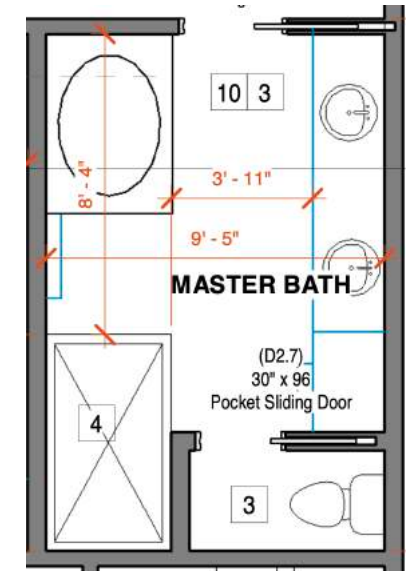

MIRROR ALONG ENTIRE WALL
4 SCONCES, 148" UNIT
FLOOR TILE 12X24 BEIGE RESIDE $4/SF
BACKSPLASH + SHOWER FLOOR MICRO PEBBLE $8.79/SF
QUARTZ OR MARBLE COUNTERTOP
WHITE OAK FLOATING CABINETS
PHYLRICH BASIC OLD ENGLISH BRASS FIXTURES
PORCELAIN SLAB SHOWER (DAL TILE MOONSTONE SHOWN)
WAINSCOT FLUTED 24X48 TILE BOTTOM ALONG SHOWER/TUB WALL $7.50/SF
WHITE MATTE BATHTUB 59"L $3000