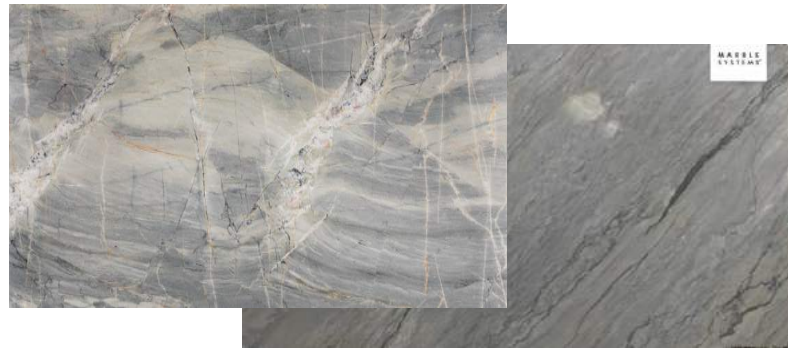

OIL RUBBED BRONZE PHYLRICH FAUCET \$363

4X12 ANTIQUE
MIRROR
BACKSPLASH
\$19/SF

47" W BRASS
CHANDELIER
\$1255

ALTERNATE
FIXTURE
59" \$850

OPTIONAL CABINET OPTIONS NEAR
SIDE DOOR

FLUTED PORCELAIN
WOOD LOOK BACKSPLASH
\$9/SF