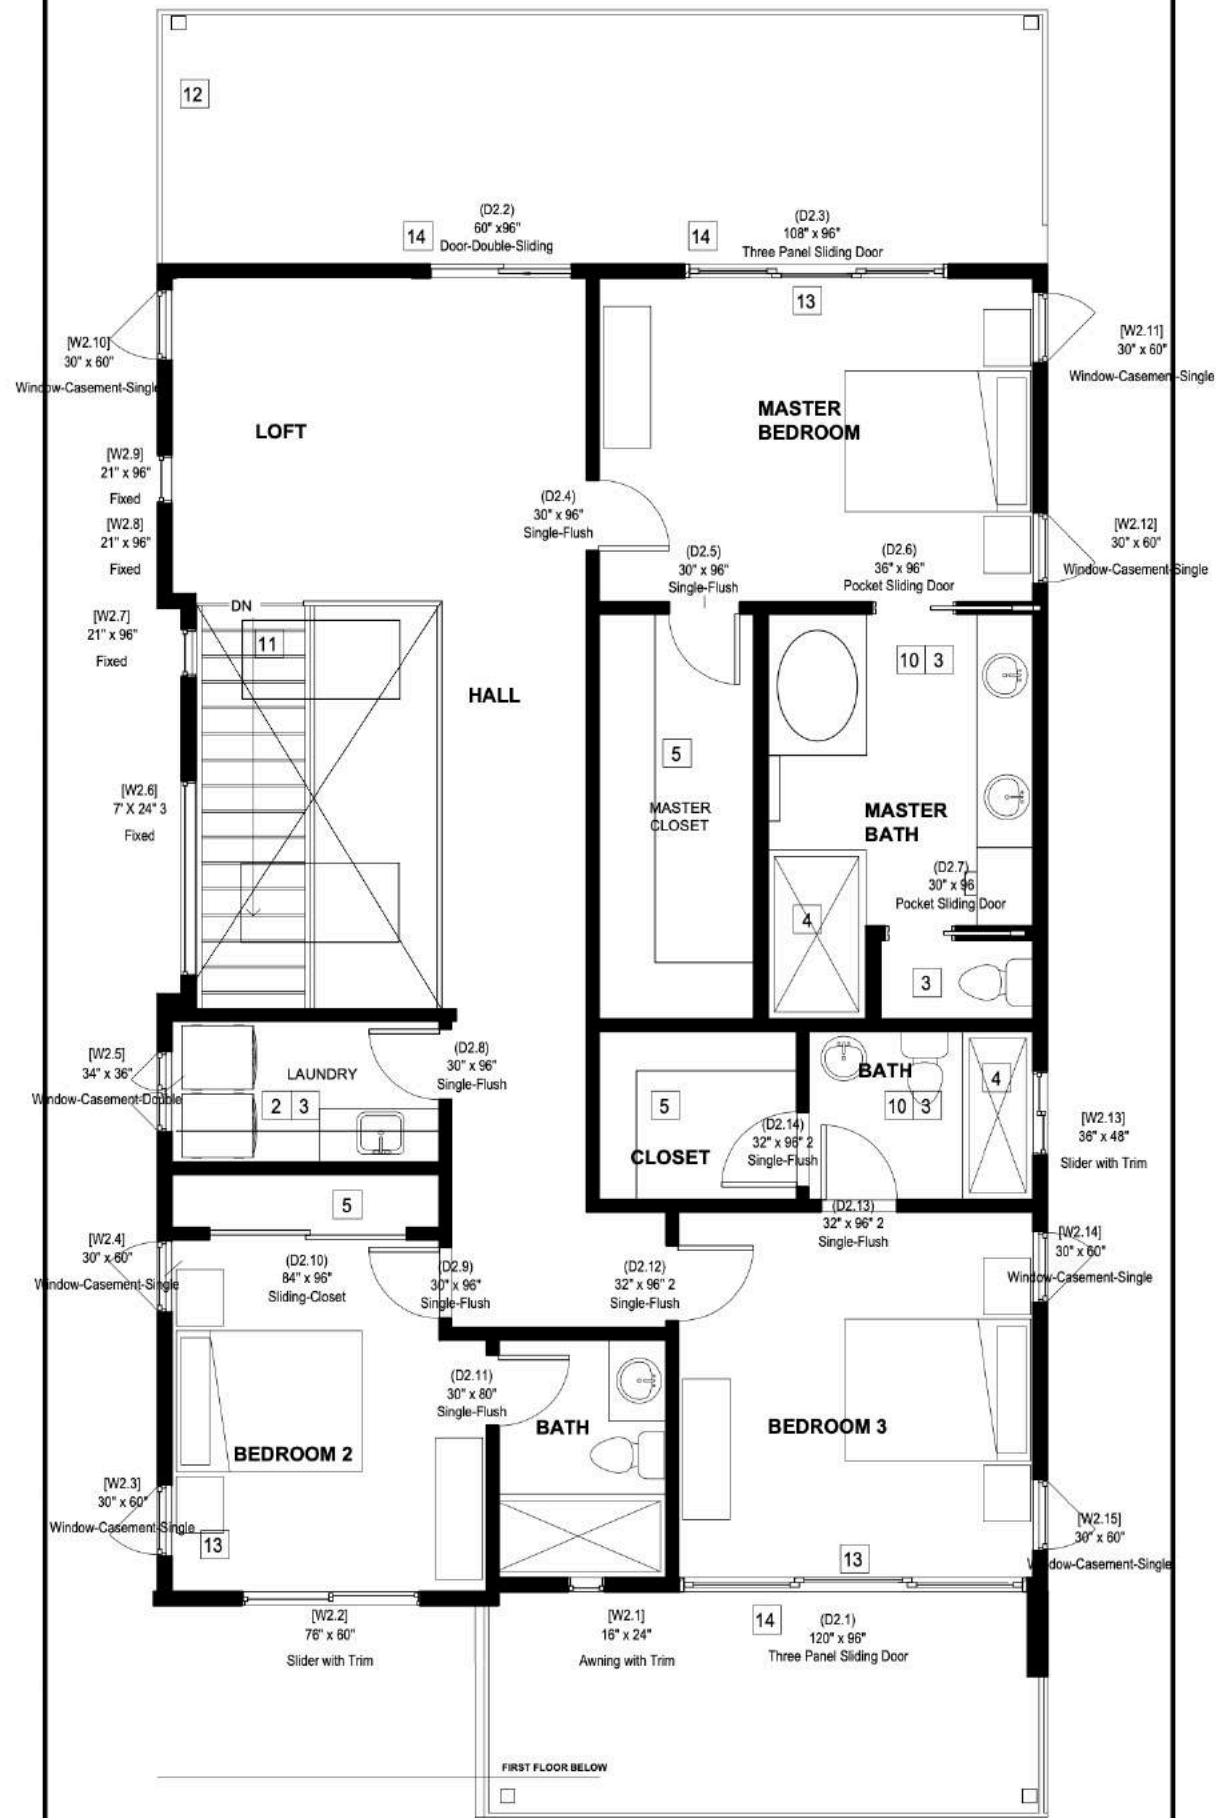

HAMSA HOME

INTERIOR DESIGN STUDIO

NORTON NEW BUILD

7705 NORTON AVE

WEST HOLLYWOOD, CA 90046

◆◆◆ DESIGN PRESENTATION ◆◆◆

◆◆◆ LOOK & FEEL: SEXY MODERN CALIFORNIA ◆◆◆

WOOD FLOOR OPTIONS

OPT 1
WOOD FLOORING
 SAHARA
 9-1/2" W PLANKS
 \$5/SQFT

OPT 2
WOOD FLOORING
 COPA COAST
 9-1/2" W PLANKS
 MATCHING CHEVRON
 \$5/SQFT & \$10/SQFT

OPT 3
WOOD FLOORING
 OCEAN BREEZE
 7-1/2" W PLANKS
 \$5/SQFT

OPT 4
WOOD FLOORING
 VINTAGE WHITE
 7-1/2" W PLANKS
 \$5/SQFT

 **WOOD FLOORING**
 **TILE FLOORING**

WOOD FLOORING

TILE FLOORING

◆◆◆ EXTERIOR ◆◆◆

RENDERING DESIGNED BY ARCHITECT

Wood Siding
Teak tone

Balcony Railing
Smoked glass

MASTER BEDROOM - 108" X 96"

SOLID WOOD PIVOT DOOR
 SOLID WOOD
 STAIN GRADE
 PREHUNG ON JAMB (VIF)
 DBL BORE
 OAK SILL
 BLACK QLON W/ BLACK SQUARE HINGES
EXT/INT STAIN: EBONY (MINWAX)
 *ALTERNATIVE CLEAR GLASS WITH GRIDS