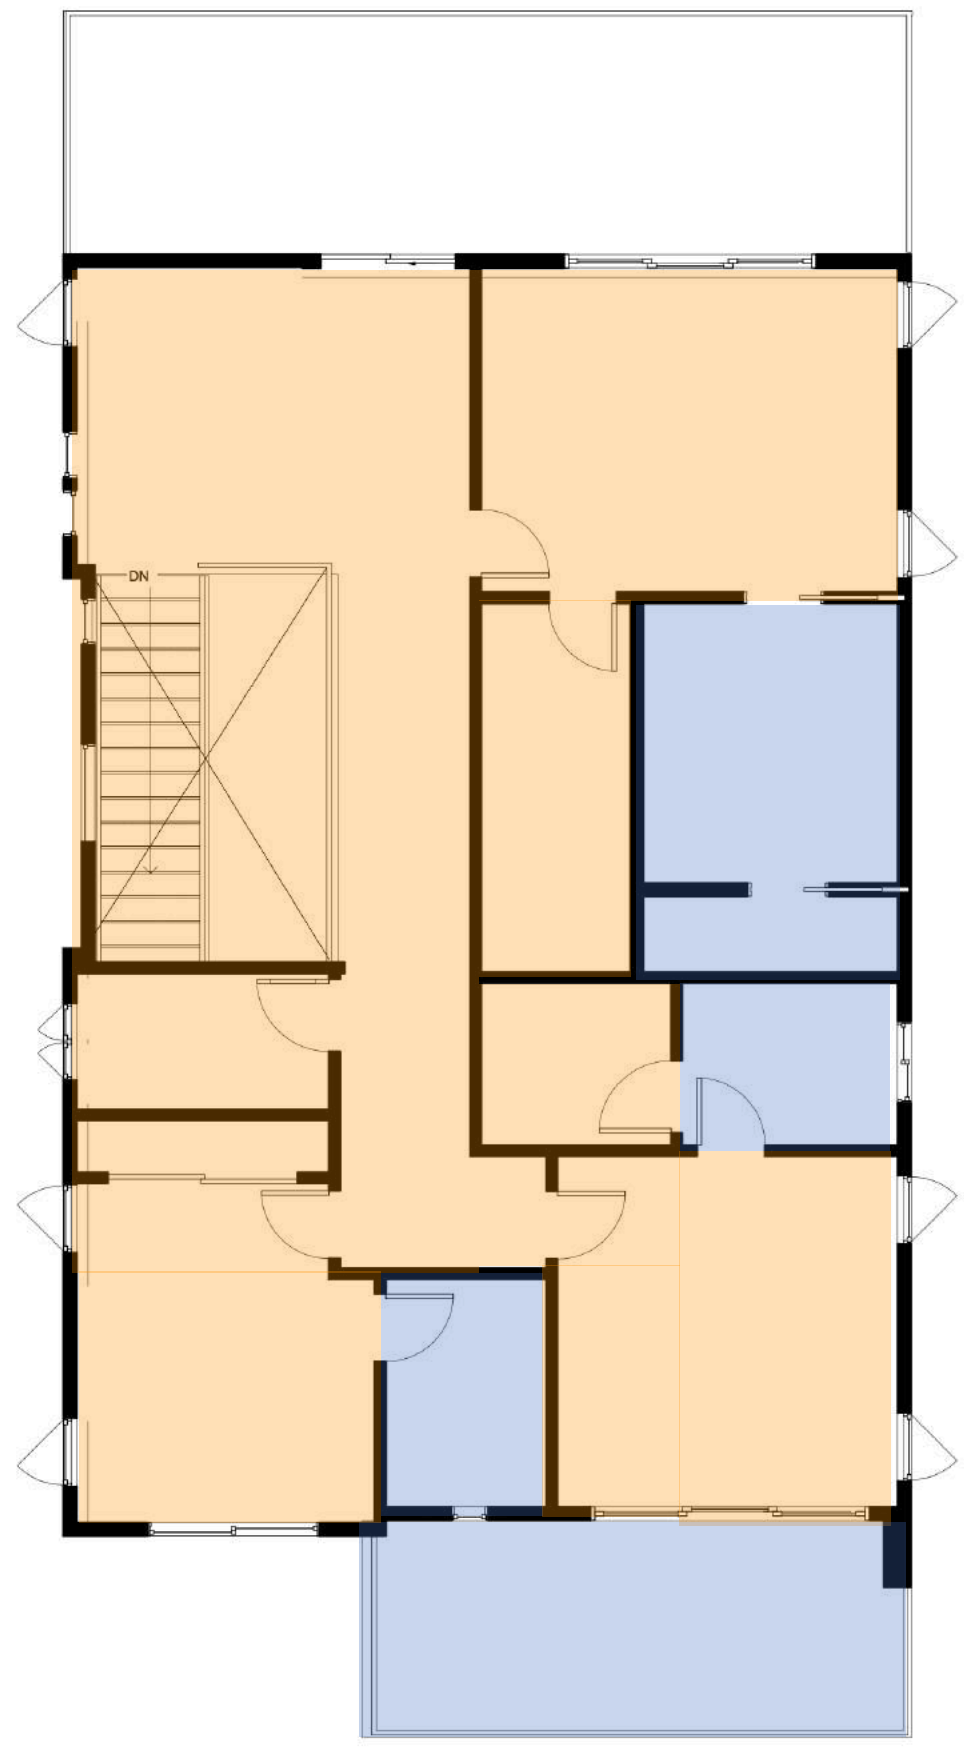

HAMSA HOME

INTERIOR DESIGN STUDIO

NORTON NEW BUILD

7705 NORTON AVE

WEST HOLLYWOOD, CA 90046

◆◆◆ DESIGN PRESENTATION ◆◆◆

◆◆◆ LOOK & FEEL: SEXY MODERN CALIFORNIA ◆◆◆

WOOD FLOOR OPTIONS

OPT 1
WOOD FLOORING
 SAHARA
 9-1/2" W PLANKS
 \$5/SQFT

OPT 2
WOOD FLOORING
 COPA COAST
 9-1/2" W PLANKS
 MATCHING CHEVRON
 \$5/SQFT & \$10/SQFT

OPT 3
WOOD FLOORING
 OCEAN BREEZE
 7-1/2" W PLANKS
 \$5/SQFT