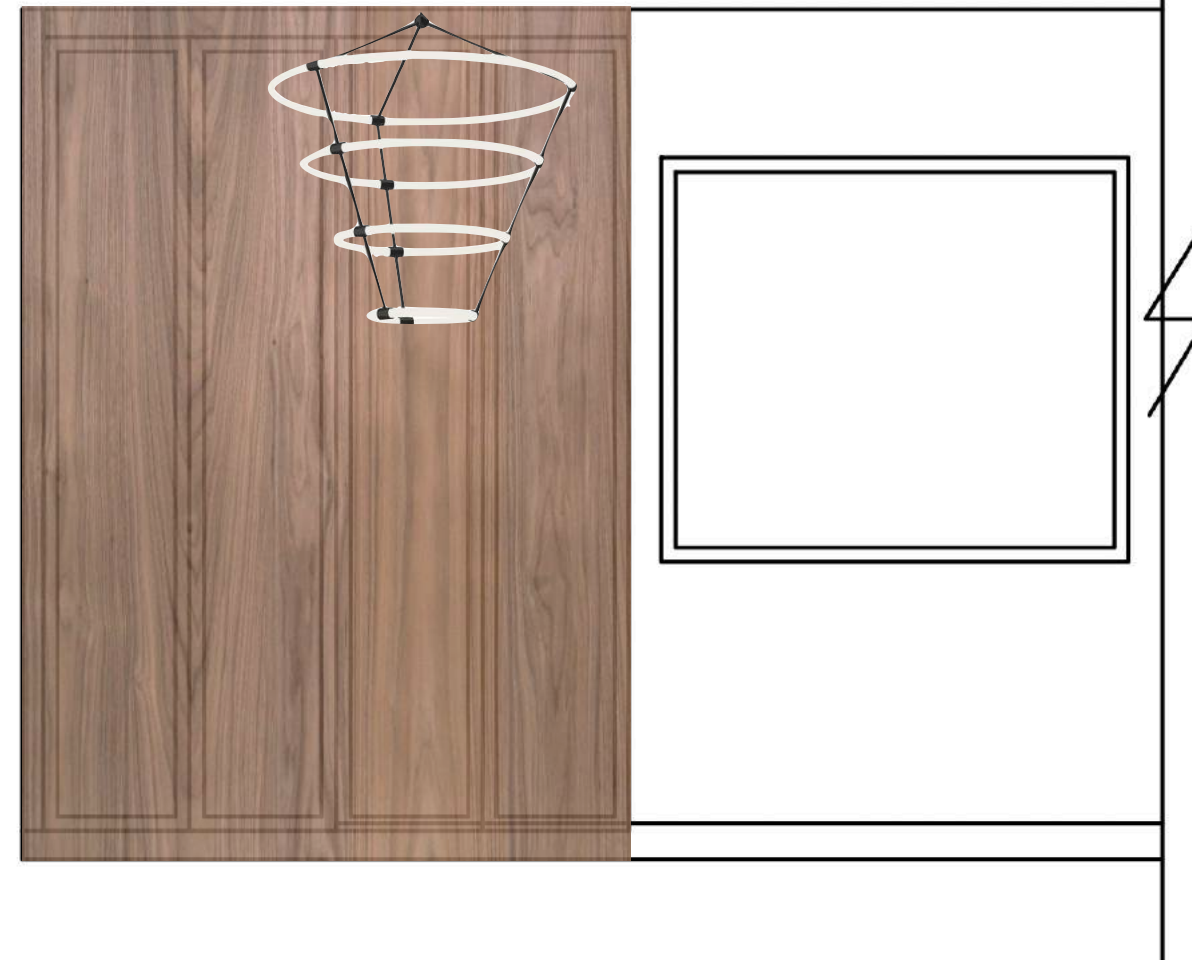

743MUL-6
S3S BASE

BASEBOARD THROUGHOUT HOME

ENTRY LIGHT OPTION 1:
BRASS WITH CLEAR GLASS
35" DIA \$762

REAL WOOD 3D WALL
PANELS
APPROX \$109/SF FOR
WALNUT

*CAPPED WITH BRASS
SHOUTER

ENTRY LIGHT OPTION 2:
33X33" LED RINGS WITH
BLACK METAL, \$339

OPTION 1: HALF CLOSET, HALF BUILT IN CONSOLE
TABLE WITH WOOD TILES BEHIND

OPTION 2: FULL WALNUT COAT CLOSET

WALL TO WALL MIRROR

LED BRASS PENDANT LIGHT \$373

PORCELAIN / MARBLE WAINSCOT AND COUNTERTOP

GOLD VESSEL SINK \$500