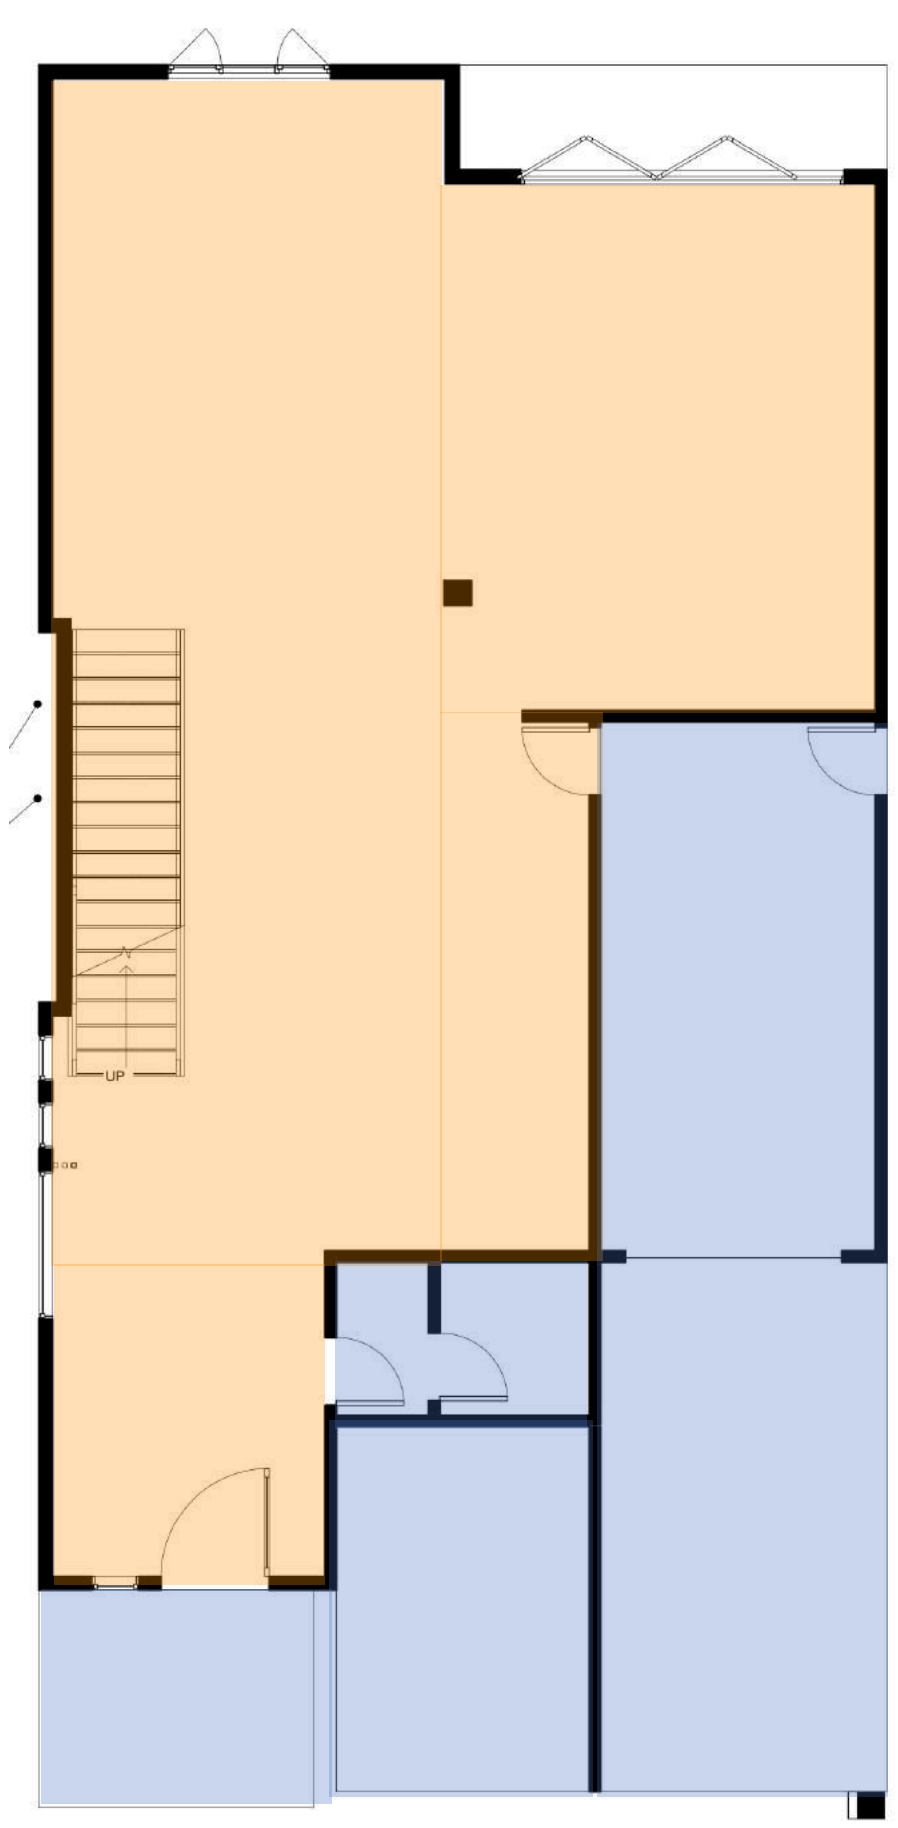

HAMSA HOME

INTERIOR DESIGN STUDIO

NORTON NEW BUILD

7705 NORTON AVE

WEST HOLLYWOOD, CA 90046

◆◆◆ DESIGN PRESENTATION ◆◆◆

◆◆◆ LOOK & FEEL: SEXY MODERN CALIFORNIA ◆◆◆

WOOD FLOOR OPTIONS

OPT 1
WOOD FLOORING
 SAHARA
 9-1/2" W PLANKS
 \$5/SQFT

OPT 2
WOOD FLOORING
 COPA COAST
 9-1/2" W PLANKS
 MATCHING CHEVRON
 \$5/SQFT & \$10/SQFT

OPT 3
WOOD FLOORING
 OCEAN BREEZE
 7-1/2" W PLANKS
 \$5/SQFT