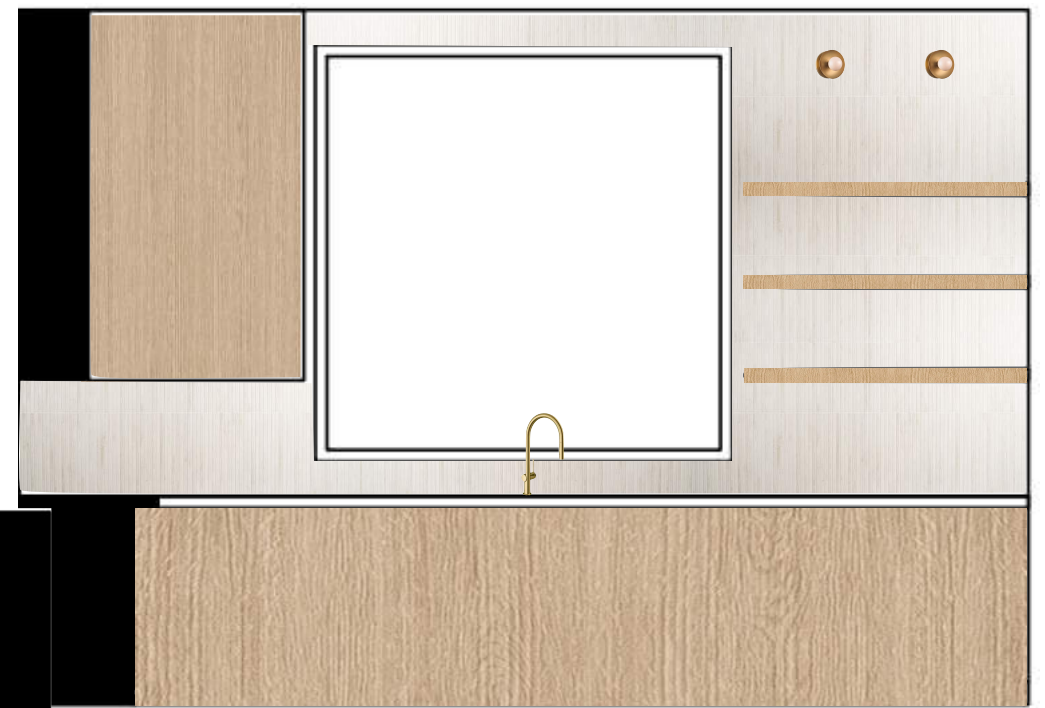

CABINETS:
FLAT PANEL WHITE OAK PERIMETER, GREIGE ISLAND