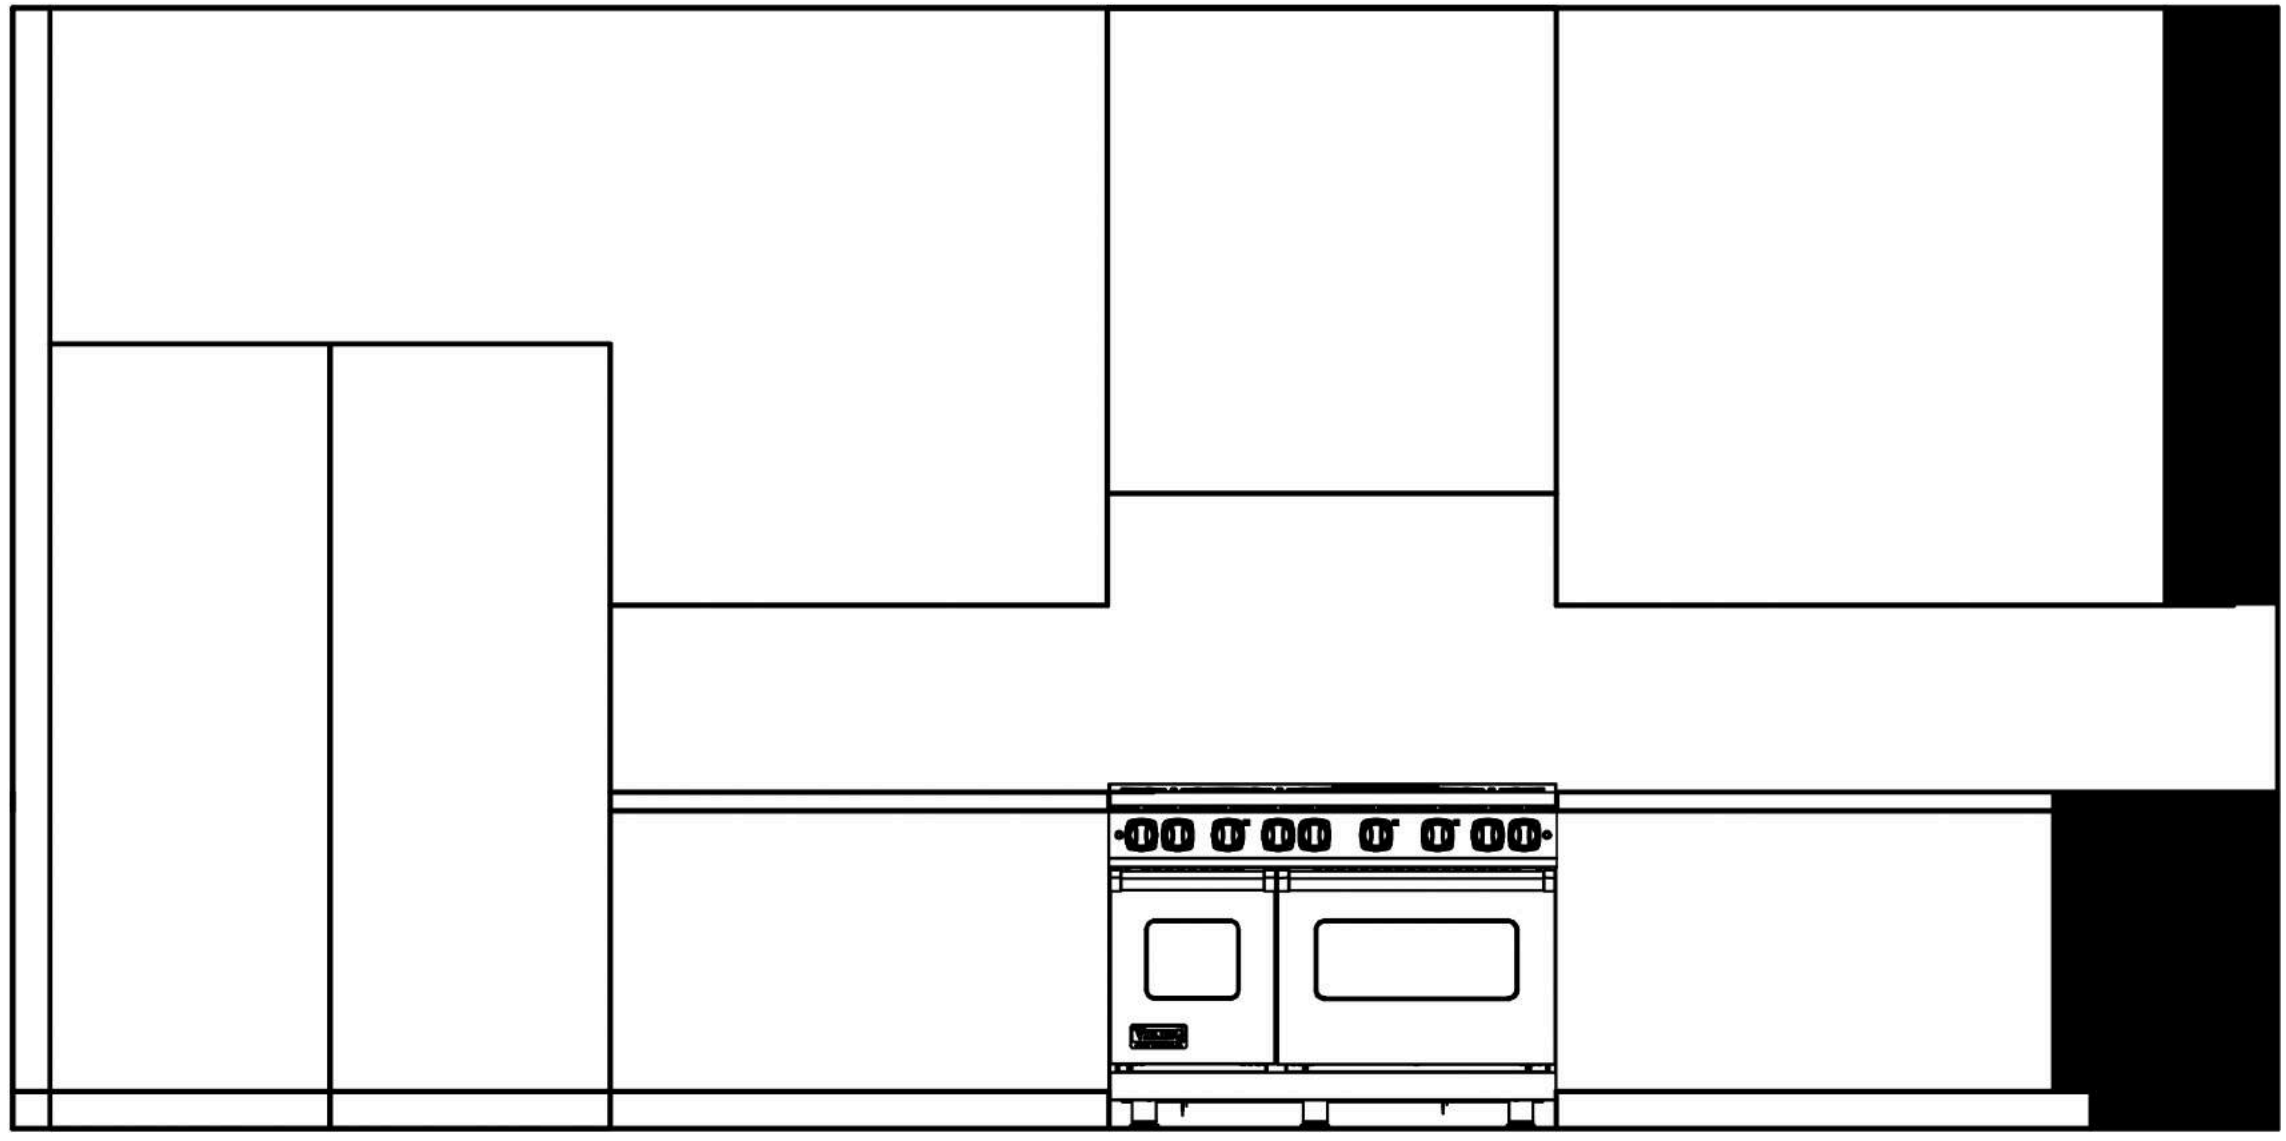

SEA PEARL QUARTZITE COUNTERTOP

PENDANT LIGHTS 19" DIA \$450/UNIT

CABINETS: FLAT PANEL WALNUT LOWERS, BENJAMIN MOORE "SAIL CLOTH" UPPERS

HANSGROHE FAUCET \$572

SCONCE \$163/UNIT

48" BRASS HOOD \$5K

*ELEVATIONS WILL INCLUDE DIMENSIONS AND DETAILS ONCE APPROVED
**HAMSA HOME IS NOT RESPONSIBLE FOR DIMENSIONS