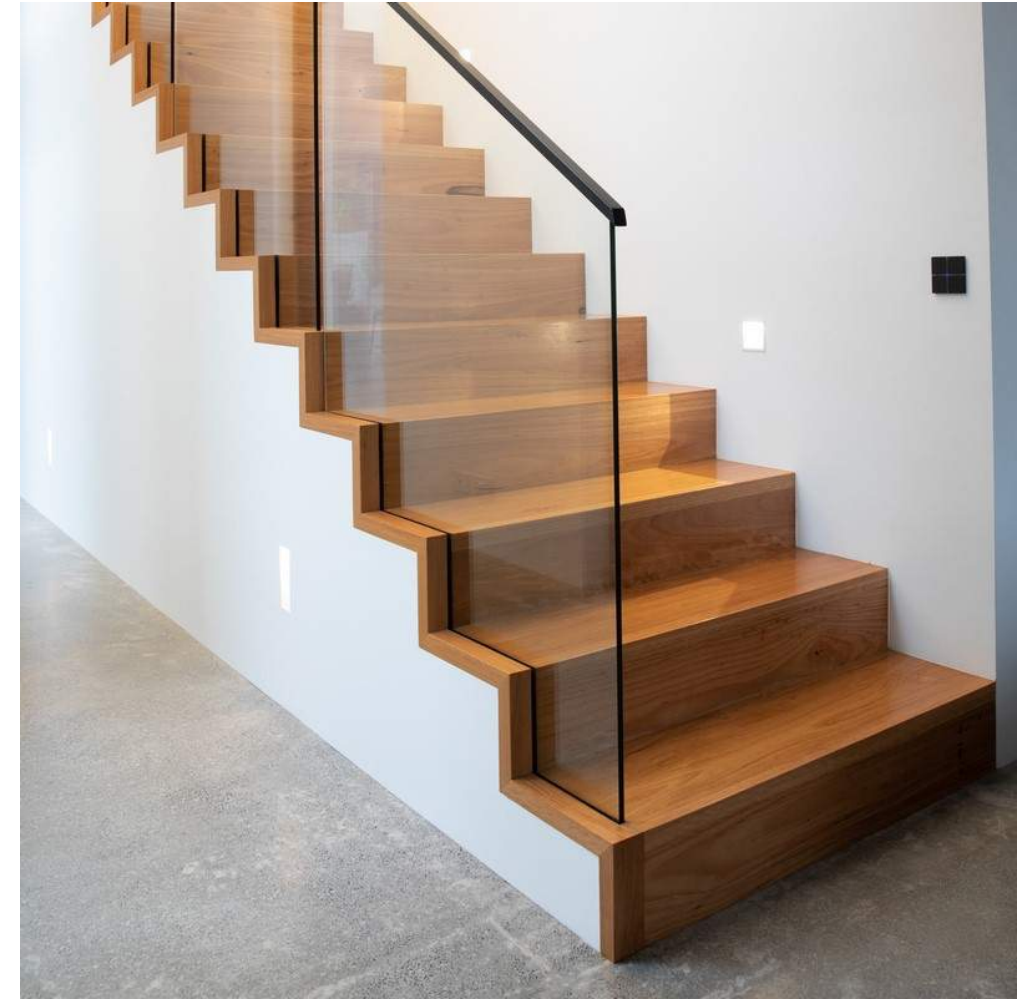

WOOD RISERS + TREADS