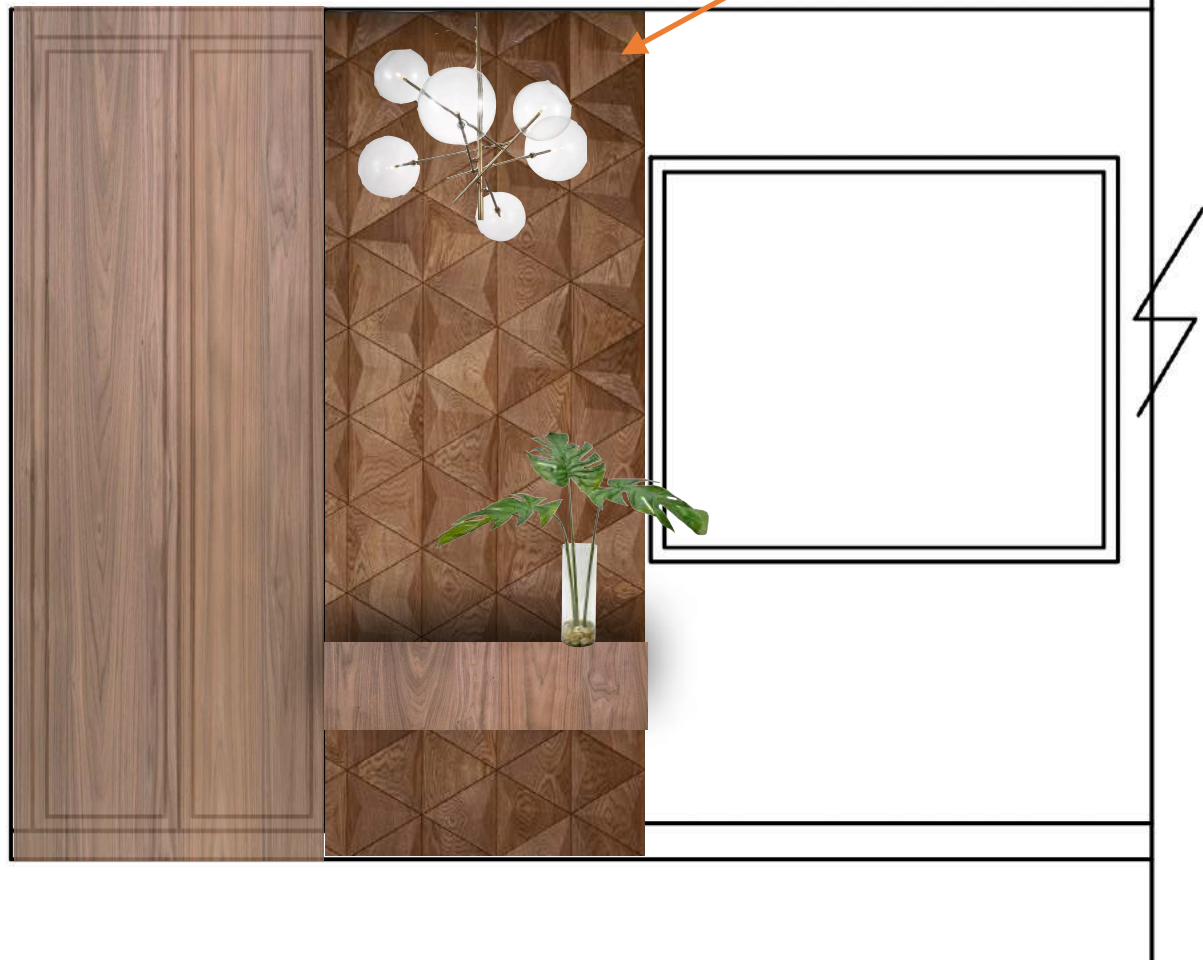

743MUL-6
S3S BASE

BASEBOARD THROUGHOUT HOME

ENTRY LIGHT OPTION 1:
BRASS WITH CLEAR GLASS
35" DIA \$762

REAL WOOD 3D WALL
PANELS
APPROX \$109/SF FOR
WALNUT

*CAPPED WITH BRASS
SHOUTER

ENTRY LIGHT OPTION 2:
33X33" LED RINGS WITH
BLACK METAL, \$339

OPTION 1: HALF CLOSET, HALF BUILT IN CONSOLE
TABLE WITH WOOD TILES BEHIND

OPTION 2: FULL WALNUT COAT CLOSET

WALL TO WALL MIRROR

LED BRASS PENDANT LIGHT \$373

PORCELAIN / MARBLE WAINSCOT AND COUNTERTOP

GOLD VESSEL SINK \$500