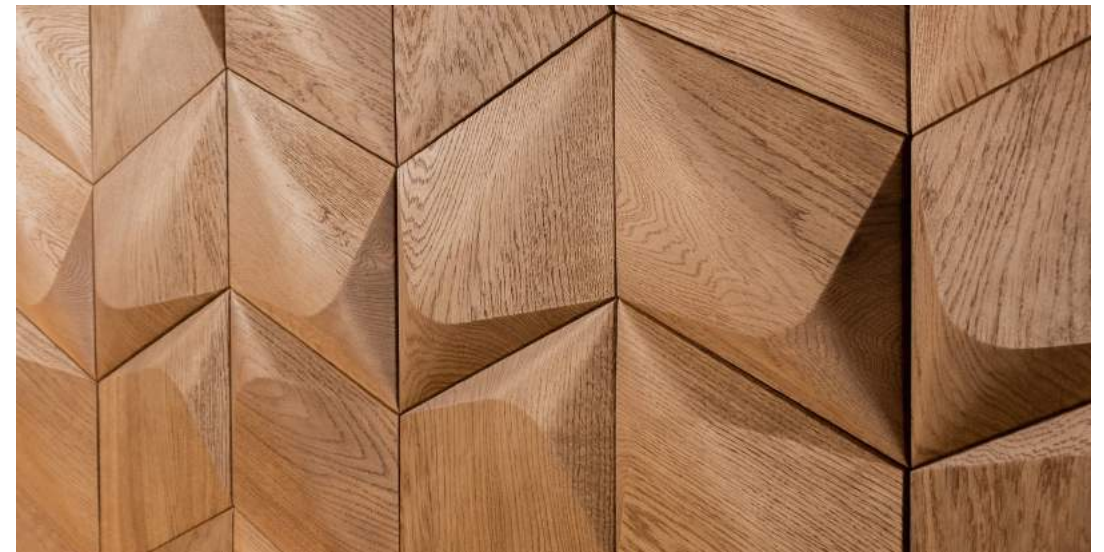

◆◆◆ LOOK & FEEL: SEXY MODERN CALIFORNIA ◆◆◆