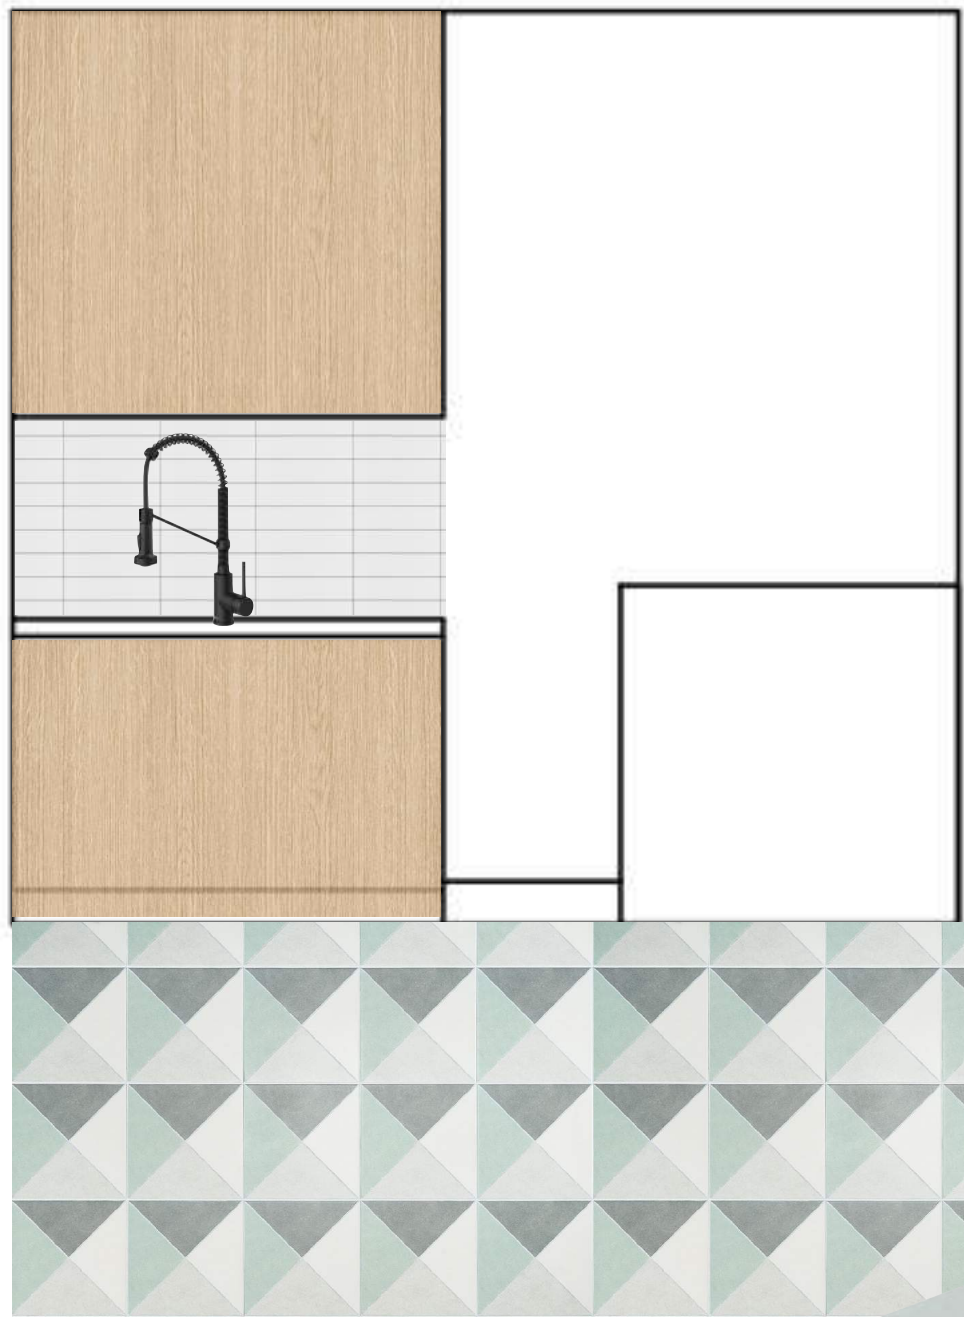

FIREPLACE TILE
24X24 GREIGE PORCELAIN WITH BRASS INLAY
\$14.96/SF

GLASS WITH WOOD

WOOD SLATS

WOOD RISERS + TREADS

GIANT LIGHT FIXTURE
EXTENDS UP TO 99" DIAMETER
\$232

9X9 PORCELAIN FLOOR TILE
\$5.82/SF

BLACK FAUCET \$209