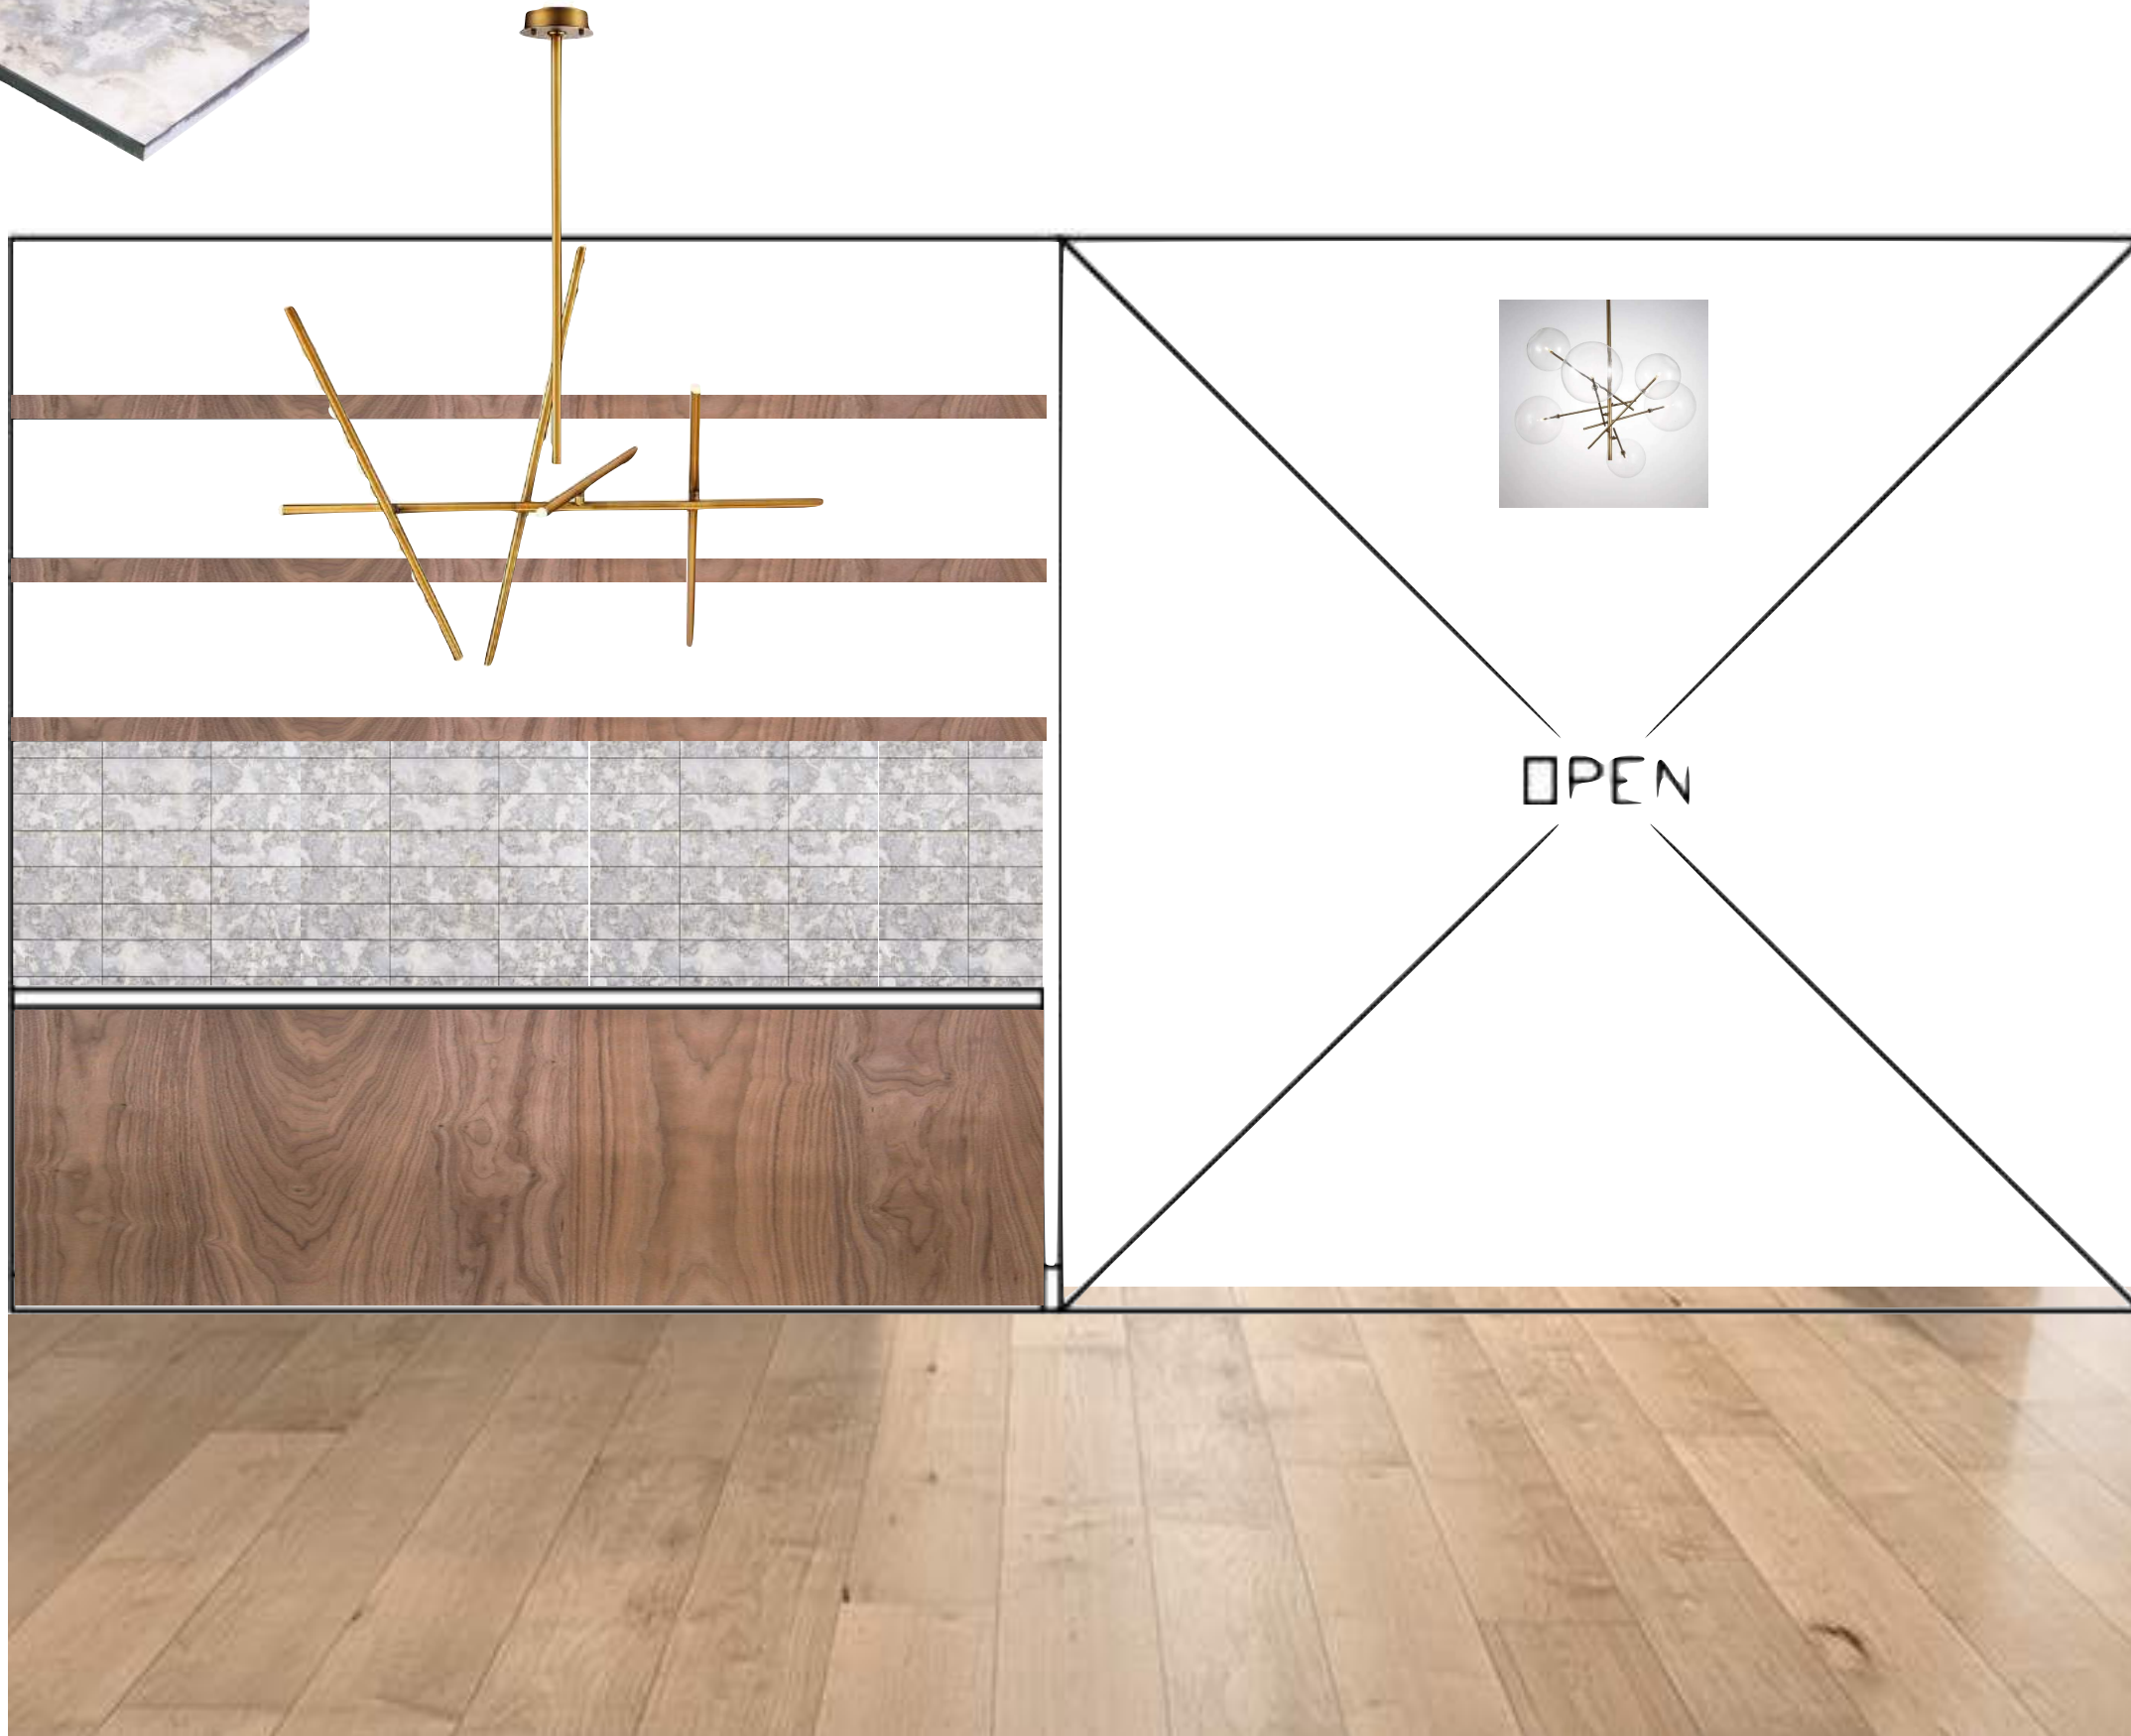

4X12 ANTIQUE
MIRROR
BACKSPLASH
$19/SF