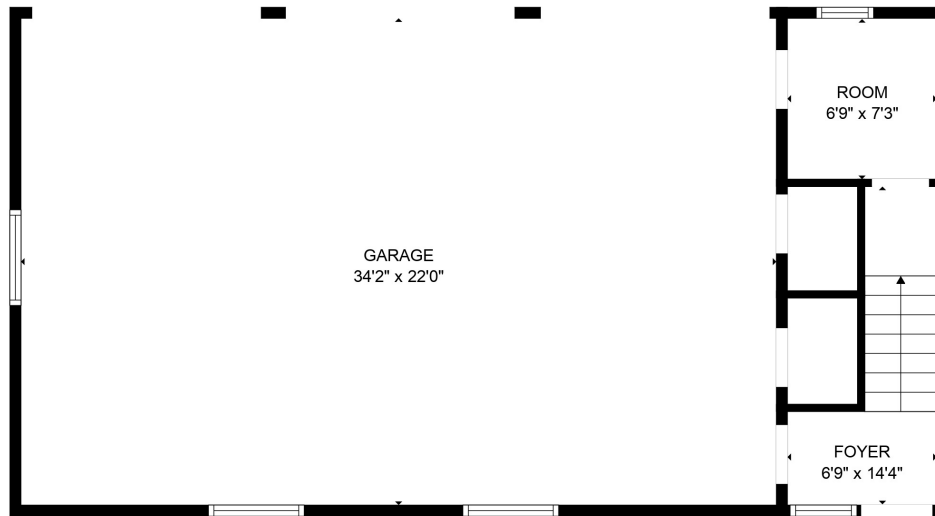

Estimated areas

GLA FLOOR 1: 2117 sq. ft, excluded 0 sq. ft  
 GLA FLOOR 2: 1674 sq. ft, excluded 236 sq. ft  
 Total GLA 3791 sq. ft, total scanned area 3842 sq. ft

Estimated areas

GLA FLOOR 1: 2117 sq. ft, excluded 0 sq. ft  
 GLA FLOOR 2: 1674 sq. ft, excluded 236 sq. ft  
 Total GLA 3791 sq. ft, total scanned area 3842 sq. ft

### Estimated areas

GLA FLOOR 1: 2117 sq. ft, excluded 0 sq. ft  
 GLA FLOOR 2: 1674 sq. ft, excluded 236 sq. ft  
 Total GLA 3791 sq. ft, total scanned area 3842 sq. ft

MEASUREMENTS ARE CALCULATED BY CUBICASA TECHNOLOGY. DEEMED HIGHLY RELIABLE BUT NOT GUARANTEED.

FLOOR 2

FLOOR 1

### Estimated areas

GLA FLOOR 1: 0 sq. ft, excluded 976 sq. ft  
 GLA FLOOR 2: 574 sq. ft, excluded 190 sq. ft  
 Total GLA 574 sq. ft, total scanned area 1740 sq. ft