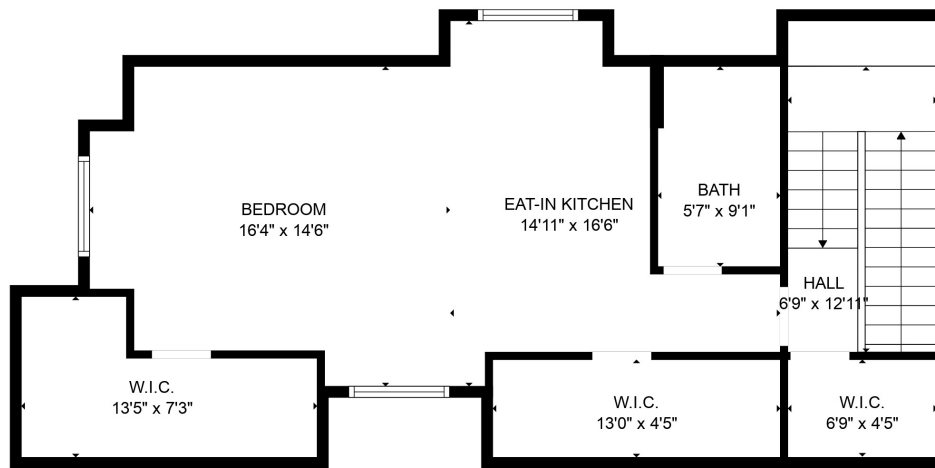

Estimated areas

GLA FLOOR 1: 2117 sq. ft, excluded 0 sq. ft  
 GLA FLOOR 2: 1674 sq. ft, excluded 236 sq. ft  
 Total GLA 3791 sq. ft, total scanned area 3842 sq. ft

Estimated areas

GLA FLOOR 1: 2117 sq. ft, excluded 0 sq. ft  
 GLA FLOOR 2: 1674 sq. ft, excluded 236 sq. ft  
 Total GLA 3791 sq. ft, total scanned area 3842 sq. ft

### Estimated areas

GLA FLOOR 1: 2117 sq. ft, excluded 0 sq. ft  
 GLA FLOOR 2: 1674 sq. ft, excluded 236 sq. ft  
 Total GLA 3791 sq. ft, total scanned area 3842 sq. ft

MEASUREMENTS ARE CALCULATED BY CUBICASA TECHNOLOGY. DEEMED HIGHLY RELIABLE BUT NOT GUARANTEED.

FLOOR 2

FLOOR 1

### Estimated areas

GLA FLOOR 1: 0 sq. ft, excluded 976 sq. ft  
 GLA FLOOR 2: 574 sq. ft, excluded 190 sq. ft  
 Total GLA 574 sq. ft, total scanned area 1740 sq. ft