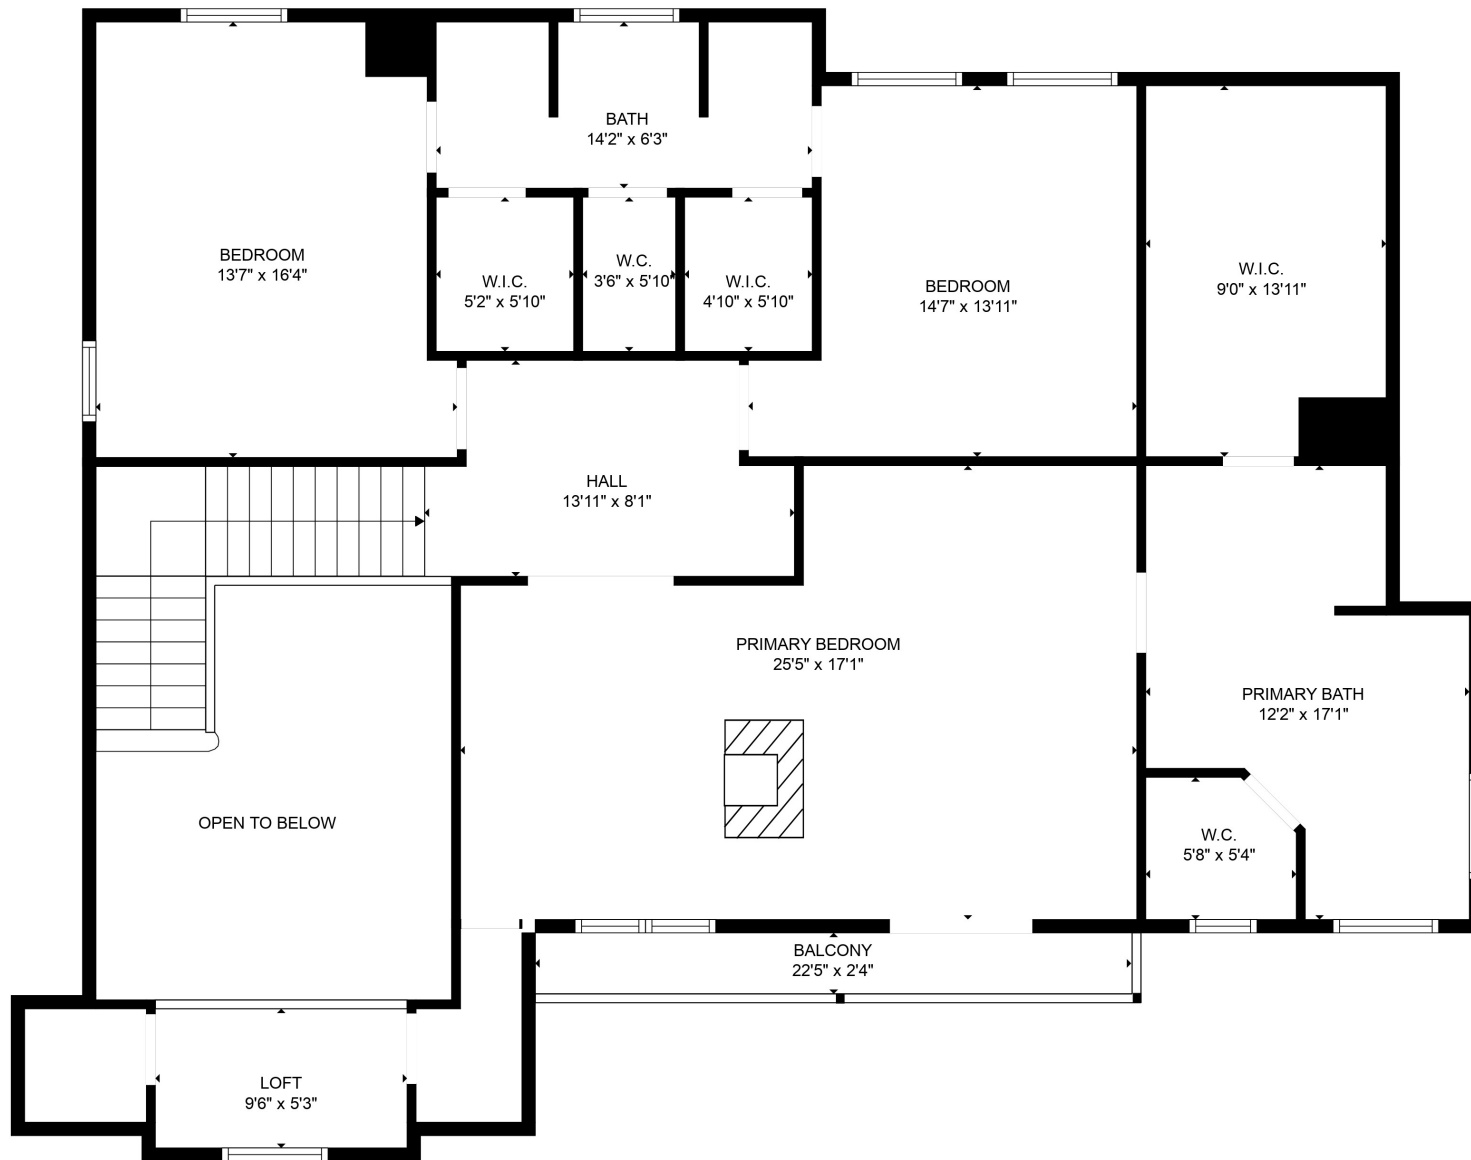

Estimated areas

GLA FLOOR 1: 2117 sq. ft, excluded 0 sq. ft  
 GLA FLOOR 2: 1674 sq. ft, excluded 236 sq. ft  
 Total GLA 3791 sq. ft, total scanned area 3842 sq. ft

Estimated areas

GLA FLOOR 1: 2117 sq. ft, excluded 0 sq. ft  
 GLA FLOOR 2: 1674 sq. ft, excluded 236 sq. ft  
 Total GLA 3791 sq. ft, total scanned area 3842 sq. ft

### Estimated areas

GLA FLOOR 1: 2117 sq. ft, excluded 0 sq. ft  
 GLA FLOOR 2: 1674 sq. ft, excluded 236 sq. ft  
 Total GLA 3791 sq. ft, total scanned area 3842 sq. ft

MEASUREMENTS ARE CALCULATED BY CUBICASA TECHNOLOGY. DEEMED HIGHLY RELIABLE BUT NOT GUARANTEED.

FLOOR 2

FLOOR 1

### Estimated areas

GLA FLOOR 1: 0 sq. ft, excluded 976 sq. ft  
 GLA FLOOR 2: 574 sq. ft, excluded 190 sq. ft  
 Total GLA 574 sq. ft, total scanned area 1740 sq. ft