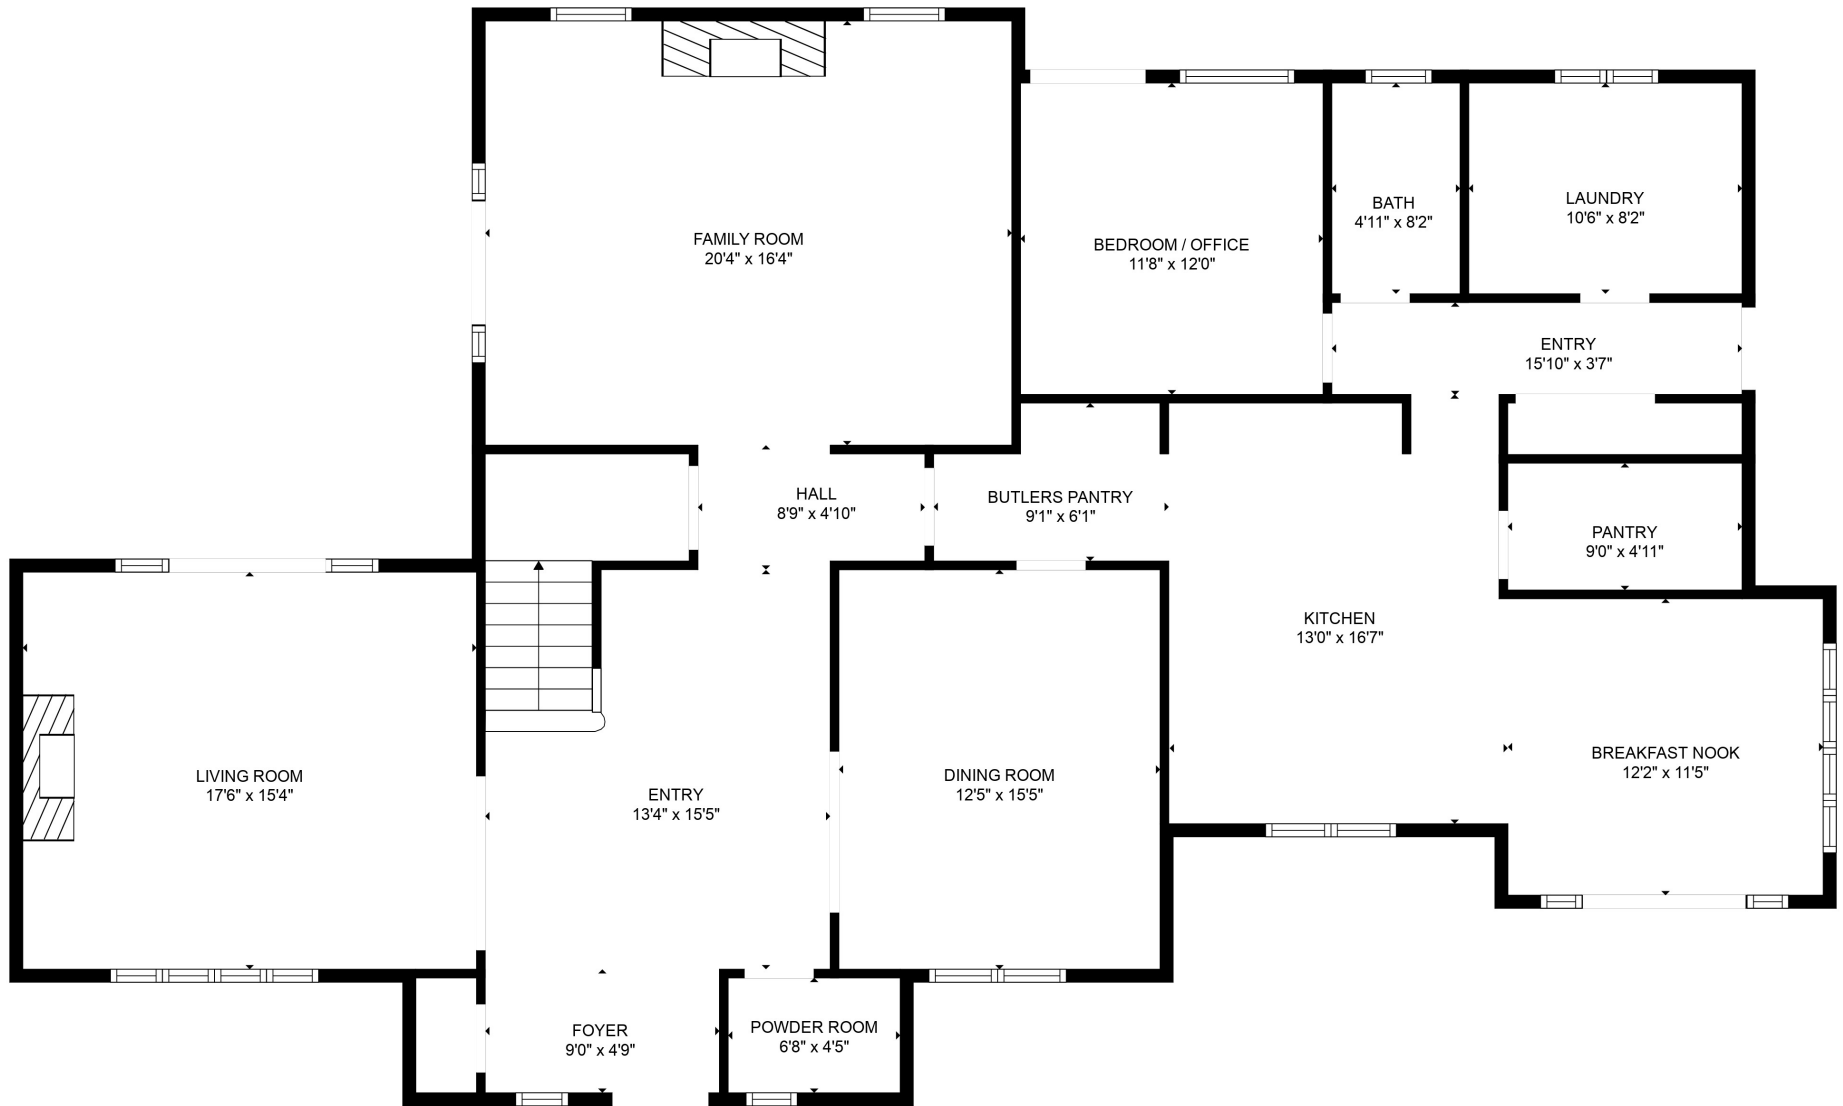

Estimated areas

GLA FLOOR 1: 2117 sq. ft, excluded 0 sq. ft  
 GLA FLOOR 2: 1674 sq. ft, excluded 236 sq. ft  
 Total GLA 3791 sq. ft, total scanned area 3842 sq. ft

Estimated areas

GLA FLOOR 1: 2117 sq. ft, excluded 0 sq. ft  
 GLA FLOOR 2: 1674 sq. ft, excluded 236 sq. ft  
 Total GLA 3791 sq. ft, total scanned area 3842 sq. ft

### Estimated areas

GLA FLOOR 1: 2117 sq. ft, excluded 0 sq. ft  
 GLA FLOOR 2: 1674 sq. ft, excluded 236 sq. ft  
 Total GLA 3791 sq. ft, total scanned area 3842 sq. ft

MEASUREMENTS ARE CALCULATED BY CUBICASA TECHNOLOGY. DEEMED HIGHLY RELIABLE BUT NOT GUARANTEED.

FLOOR 2

FLOOR 1

### Estimated areas

GLA FLOOR 1: 0 sq. ft, excluded 976 sq. ft  
 GLA FLOOR 2: 574 sq. ft, excluded 190 sq. ft  
 Total GLA 574 sq. ft, total scanned area 1740 sq. ft