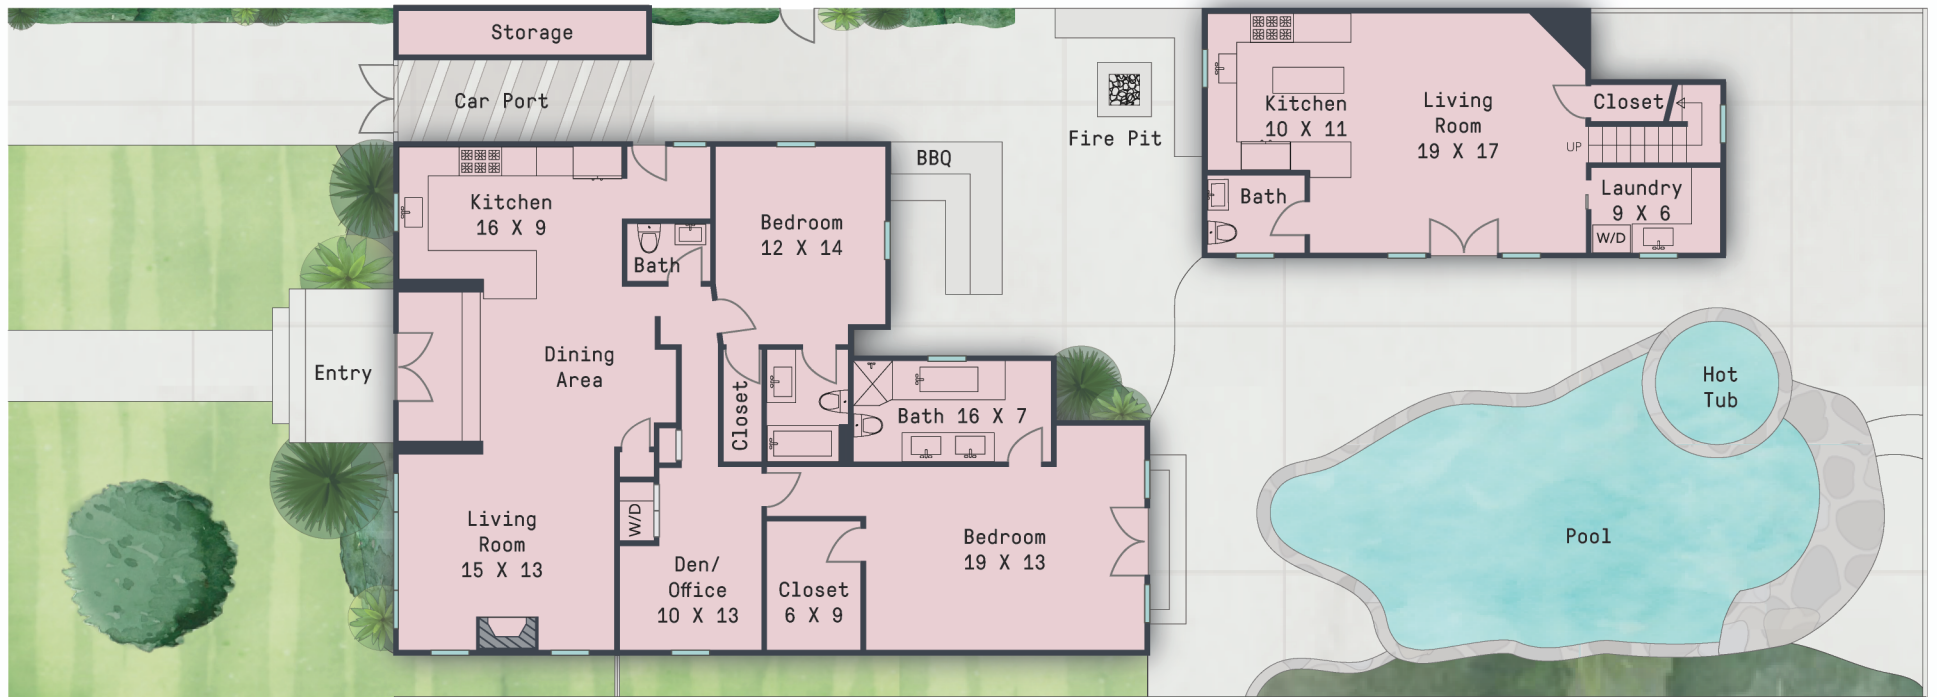

4555 WILLOWCREST AVE

Toluca Lake, California 91602

Upper Level

Main Level

THE LOCAL REAL ESTATE GROUP

* All sizes are estimates . While deemed reliable, all buyers should verify square footage. www.floorplandrawings.com (443) 621-3024