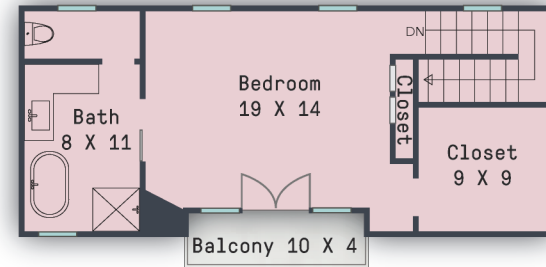

4555 WILLOWCREST AVE

Toluca Lake, California 91602

Upper Level

Main Level

THE LOCAL REAL ESTATE GROUP

* All sizes are estimates . While deemed reliable, all buyers should verify square footage. www.floorplandrawings.com (443) 621-3024