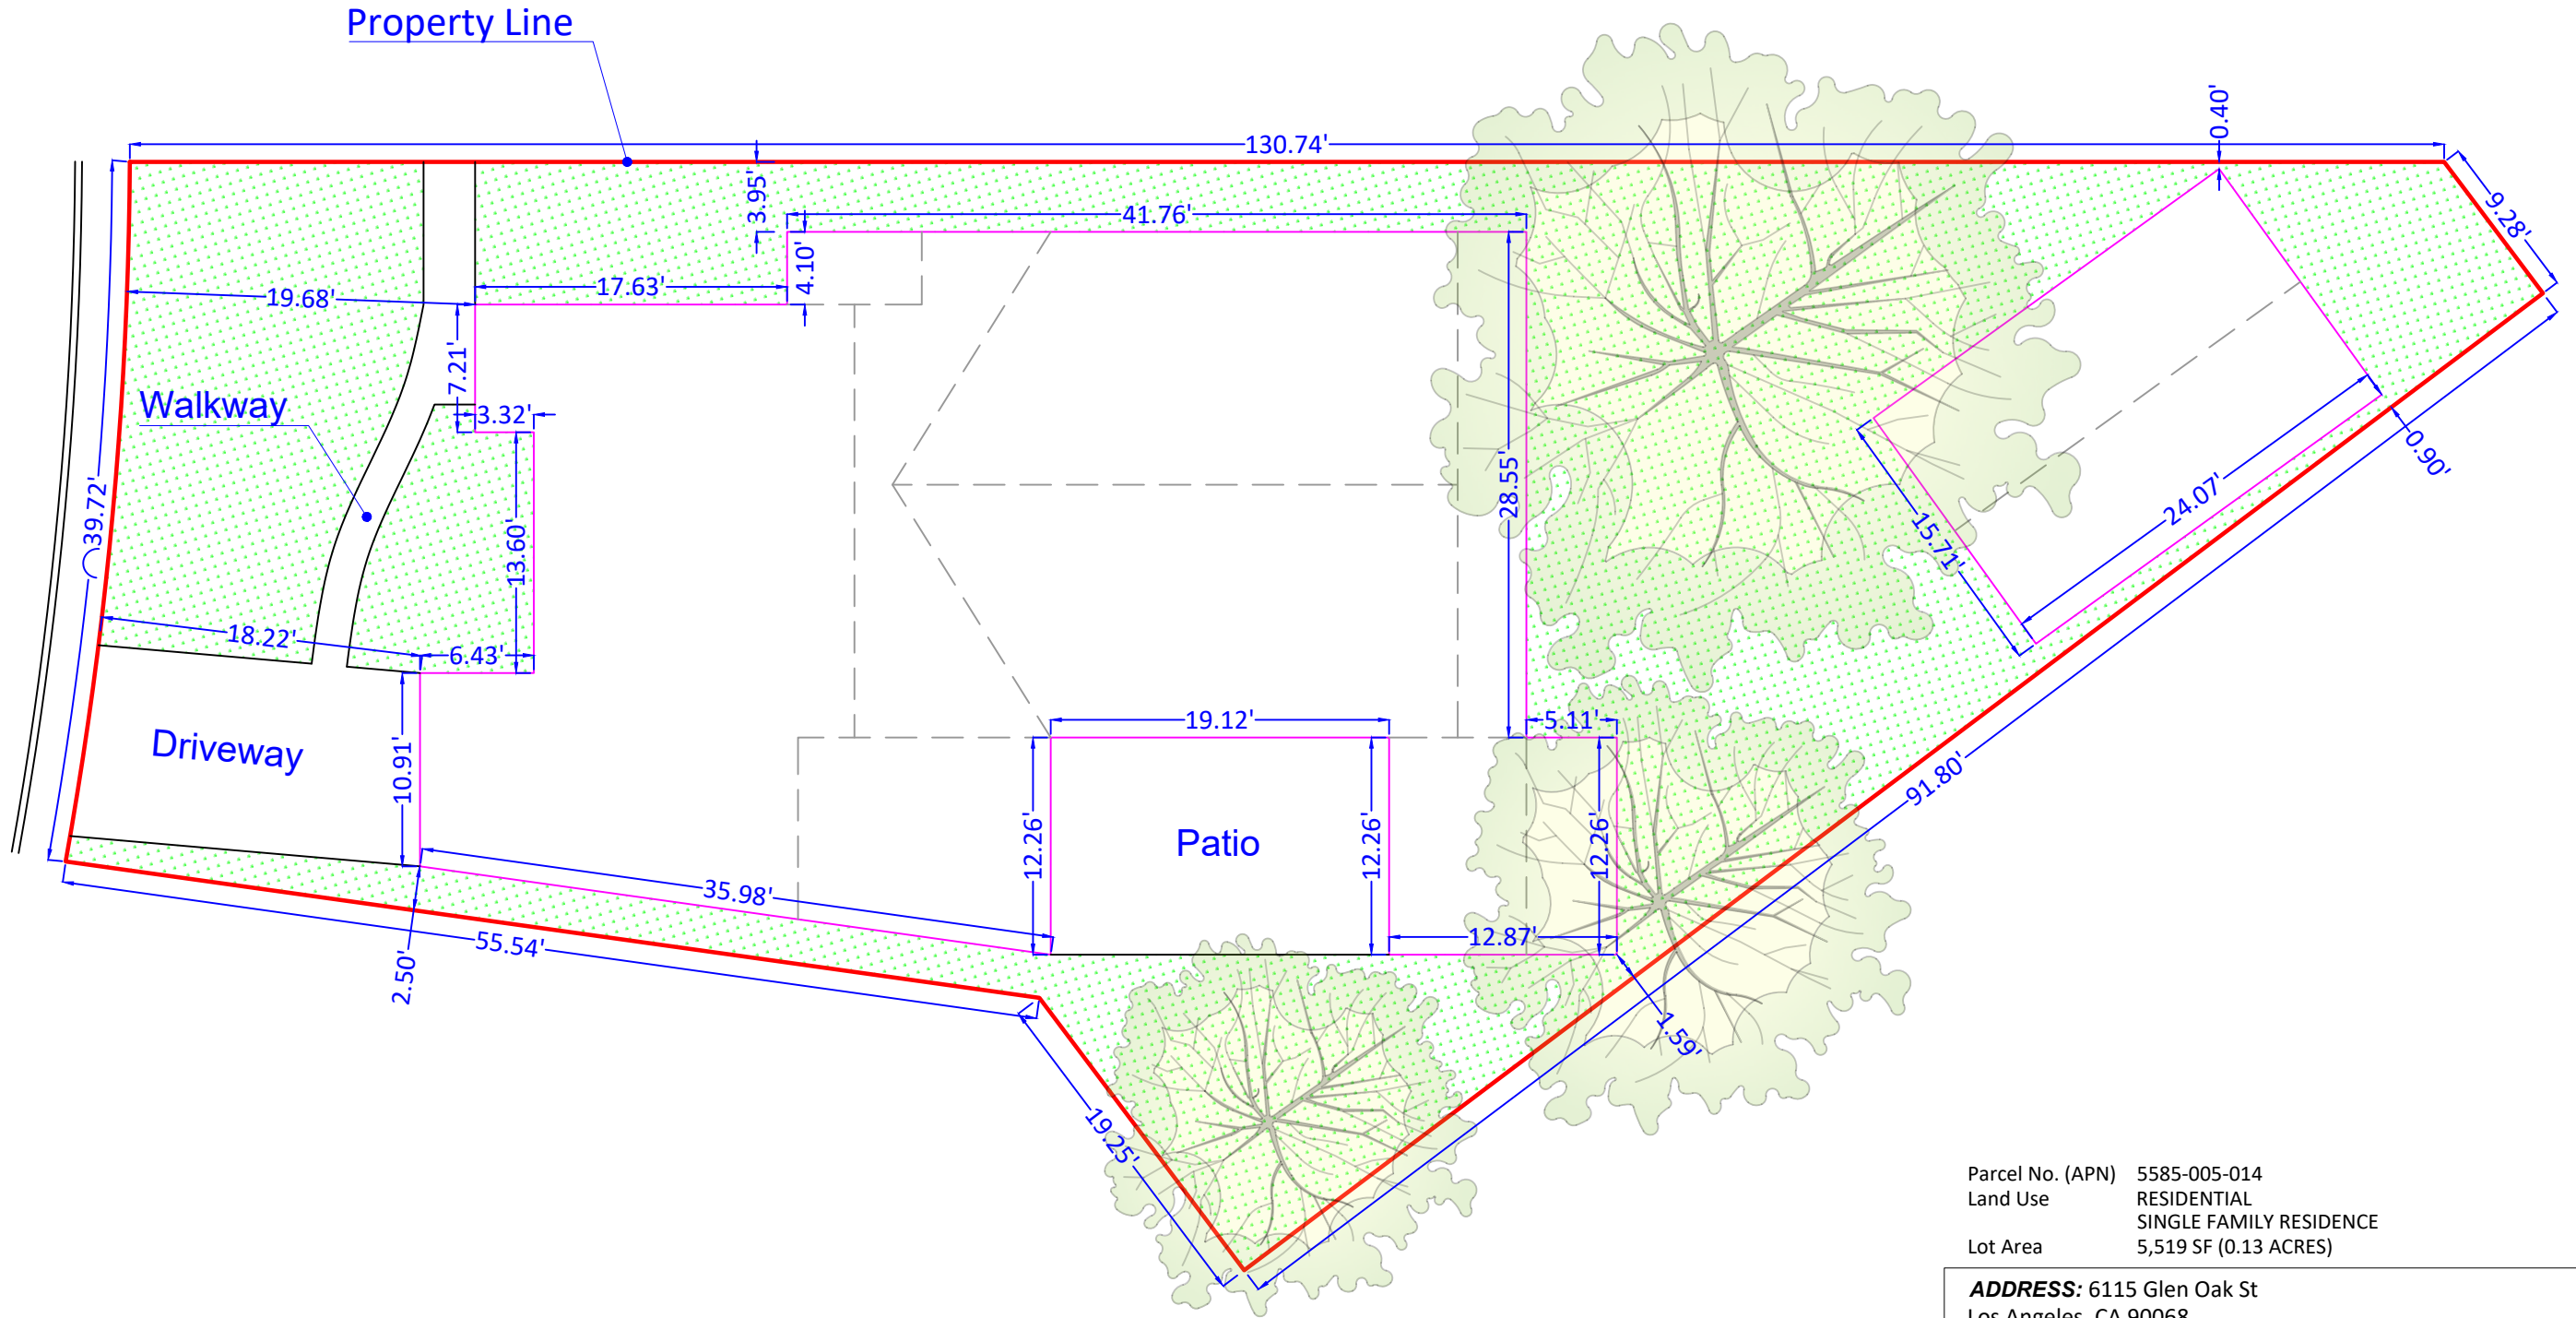

SITE PLAN

Glen Oak St

Parcel No. (APN) 5585-005-014
Land Use RESIDENTIAL
SINGLE FAMILY RESIDENCE
Lot Area 5,519 SF (0.13 ACRES)

ADDRESS: 6115 Glen Oak St
Los Angeles, CA 90068
Scale: 1"=10'

THIS IS NOT A LEGAL SURVEY, NOR IS IT INTENDED TO BE OR REPLACE ONE
This work product represents only generalized locations of features, objects or boundaries and should not be relied upon as being legally authoritative for the precise location of any feature, object or boundary.