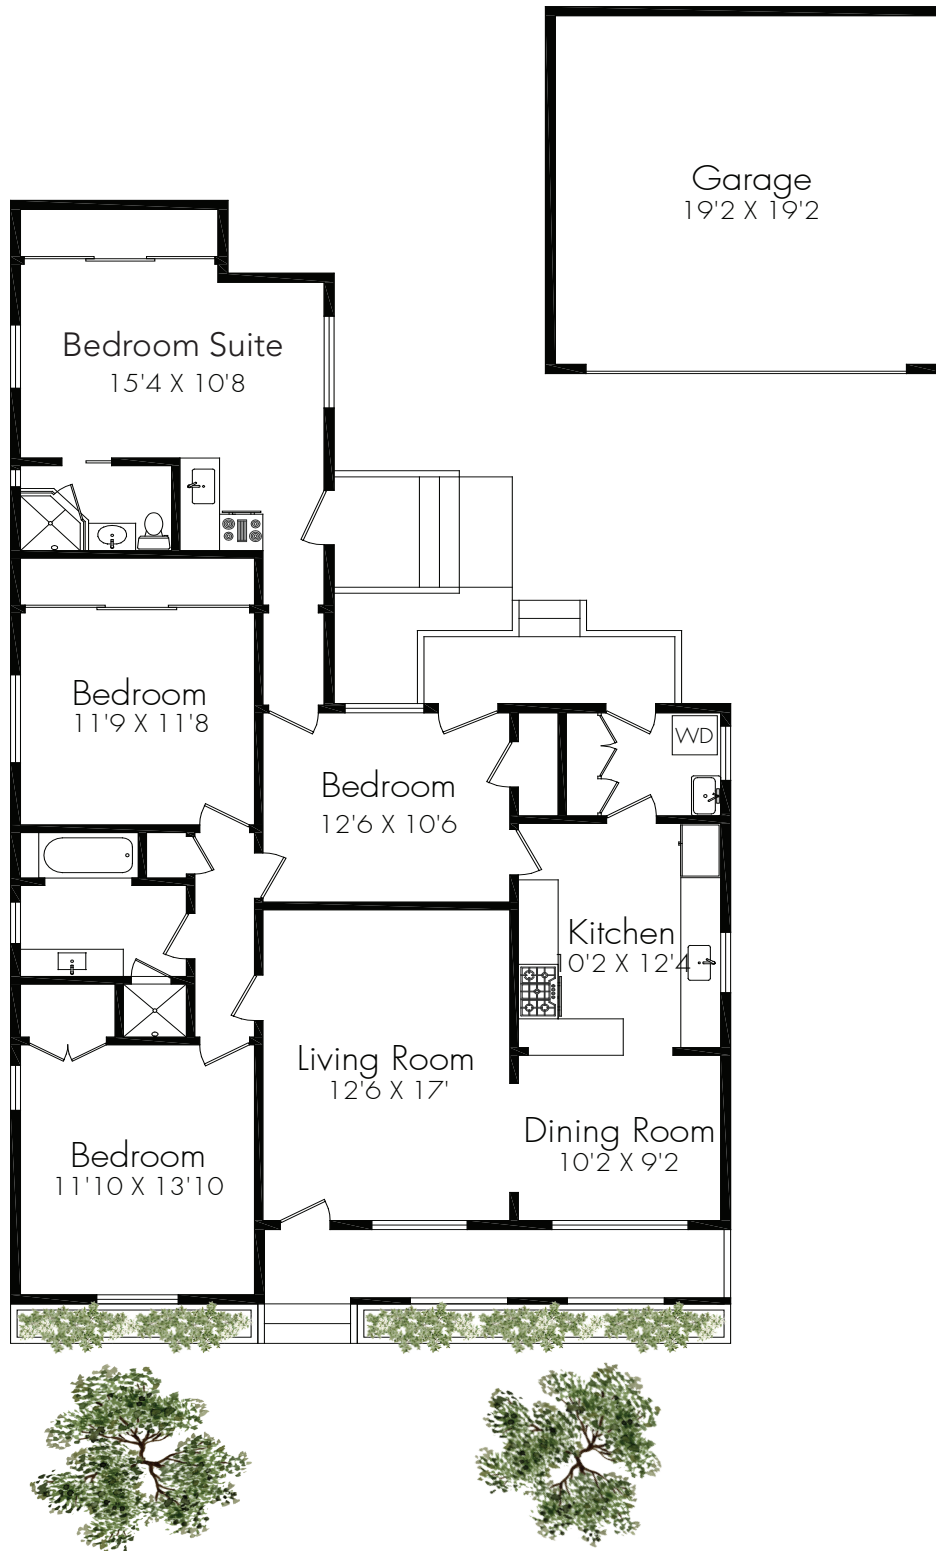

# 604 NORTH VIA VAL VERDE | MONTEBELLO

**MM**  
MATT MCINTYRE  
REALTOR®

O: 626.943.7321  
C: 626.437.3643  
E: MPMCINTYRE@BHHSICAL.COM  
DRE# 01844466