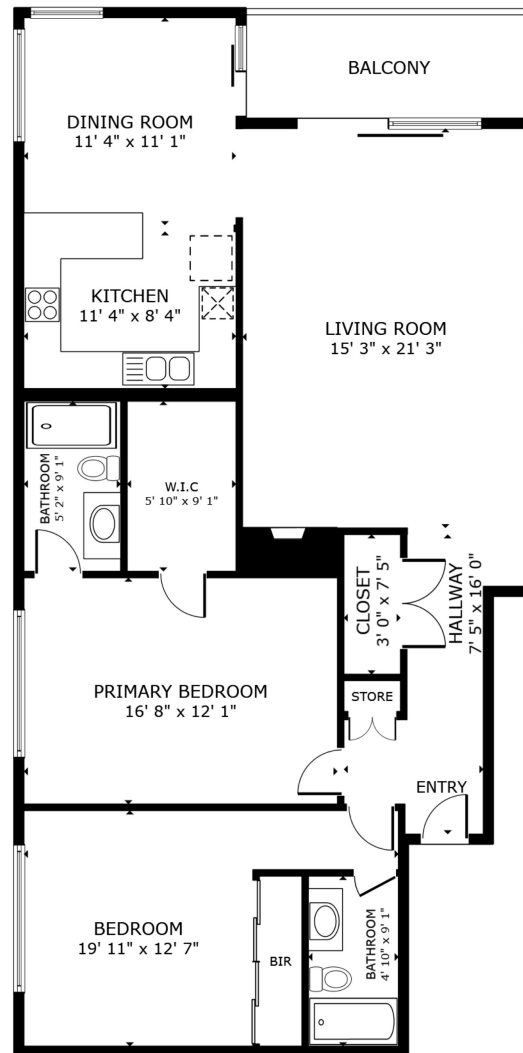

390 SAN ANTONIO #13A&C

SIZES AND DIMENSIONS ARE APPROXIMATE,
ACTUAL MAY VARY

COLDWELL BANKER
WEST

TAMI FULLER

Broker Associate, DRE #01000767
619.980.TAMI (8264) | TamiFuller.com
Tami@TamiFuller.com

BLAKE AMES