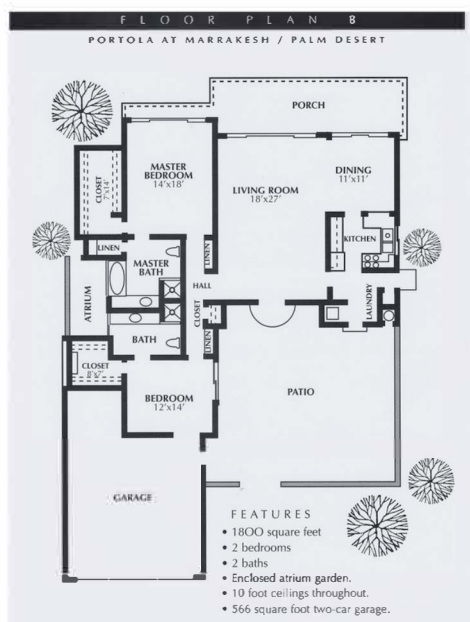

OPTIONAL ANNUAL GOLF PROGRAM DUES

Men's Golf Club	$95.00
Ladies Golf Club	$150.00
Ladies Putter Club	$40.00