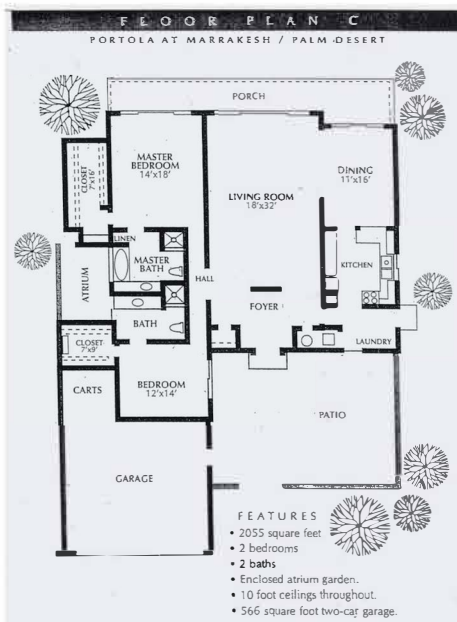

OPTIONAL ANNUAL GOLF PROGRAM DUES

Men's Golf Club	$95.00
Ladies Golf Club	$150.00
Ladies Putter Club	$40.00