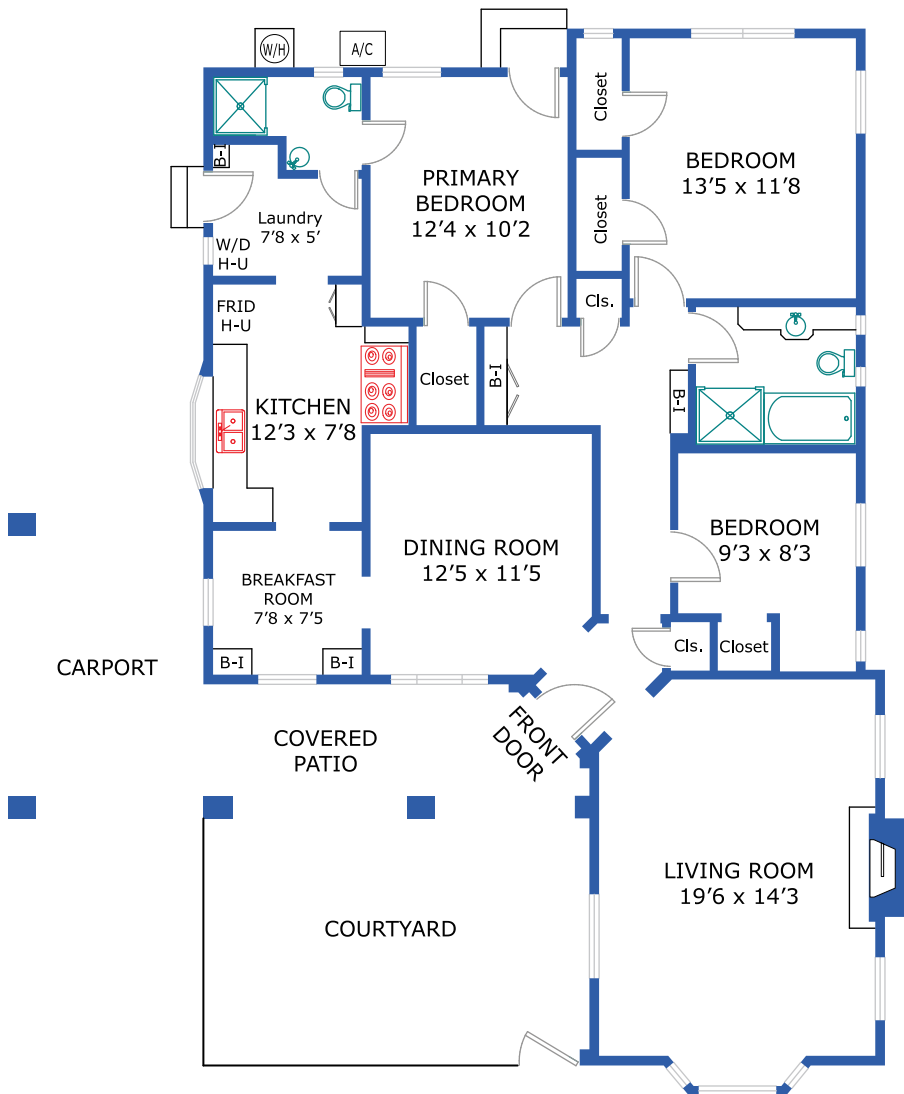

3837 6th Ave Los Angeles

Represented by
Jeremy Hardy
(626) 622 1537