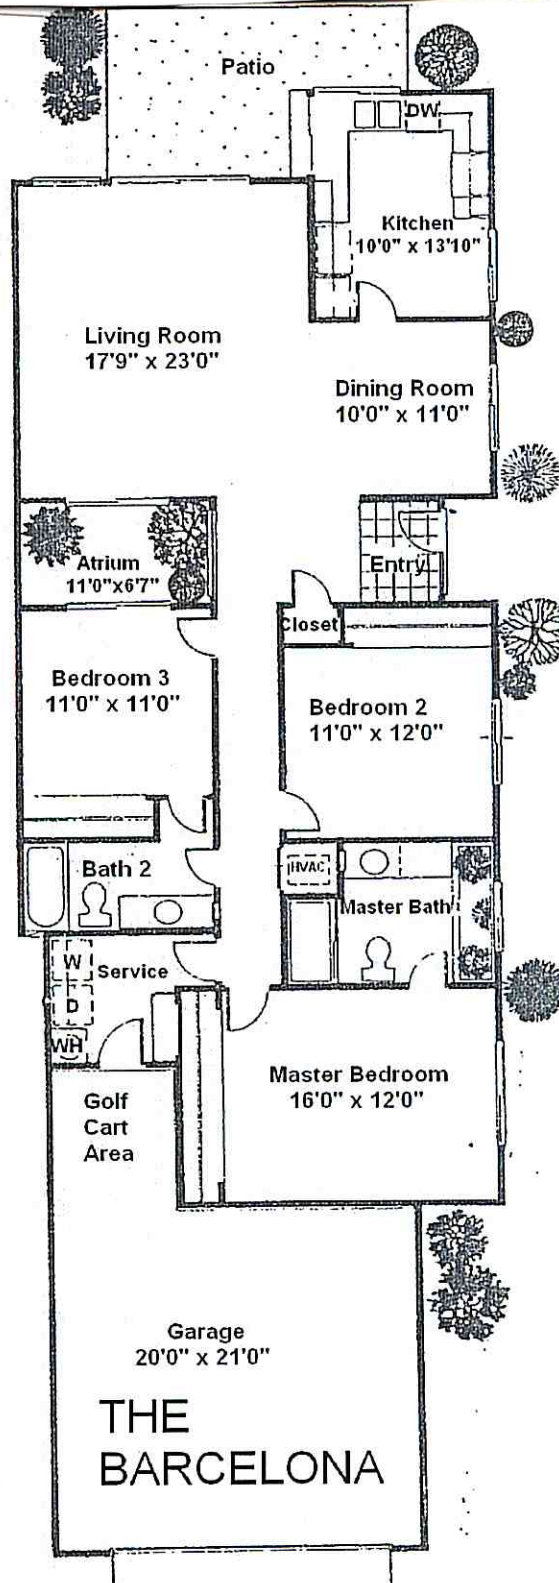

A central garden atrium creates the theme for this beautiful condominium. Enjoy the quiet and perhaps the luxury of lingering over morning coffee, protected from the outside world. A modern all-electric kitchen with a breakfast nook and a pass-through bar that looks directly onto the lush green fairways. For more formal occasions the large living-dining room is perfect. And the interior atrium lets you create your own garden environment. Three large bedrooms for lavish comfort include a master suite set apart for privacy. Two elegant baths

FLOOR PLAN NOT TO SCALE. BUYER TO VERIFY ACTUAL SQUARE FOOTAGE AND ROOM DIMENSIONS.

SUNRISE COUNTRY CLUB

ENCORE PREMIER GROUP
REAL ESTATE