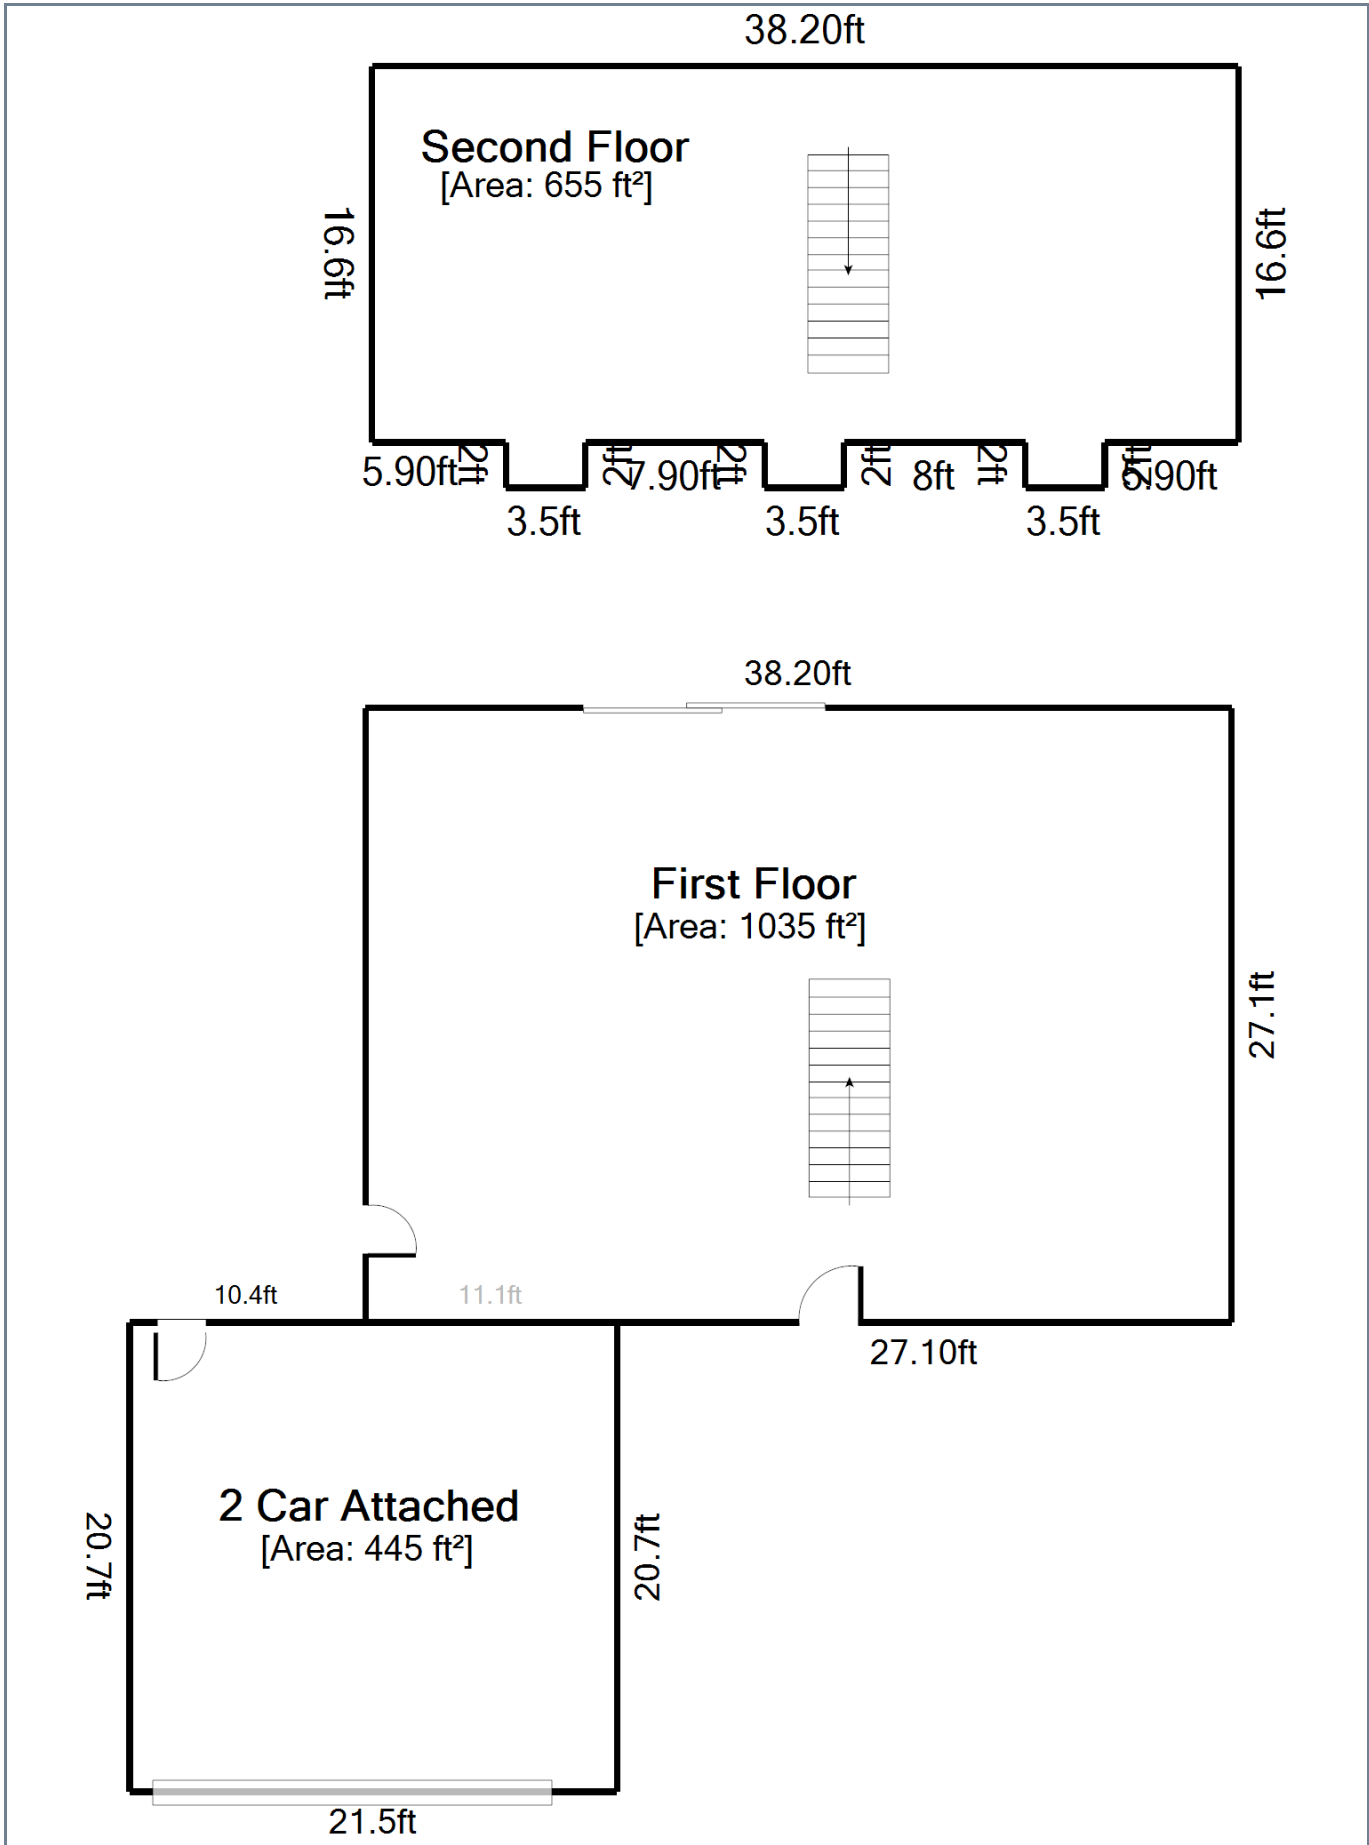

MEASUREMENTS ARE CALCULATED BY SCANNING TECHNOLOGY. DEEMED HIGHLY RELIABLE BUT NOT GUARANTEED.

MEASUREMENTS ARE CALCULATED BY SCANNING TECHNOLOGY. DEEMED HIGHLY RELIABLE BUT NOT GUARANTEED.

Below 7" Ceiling
[Area: 80 Ft]