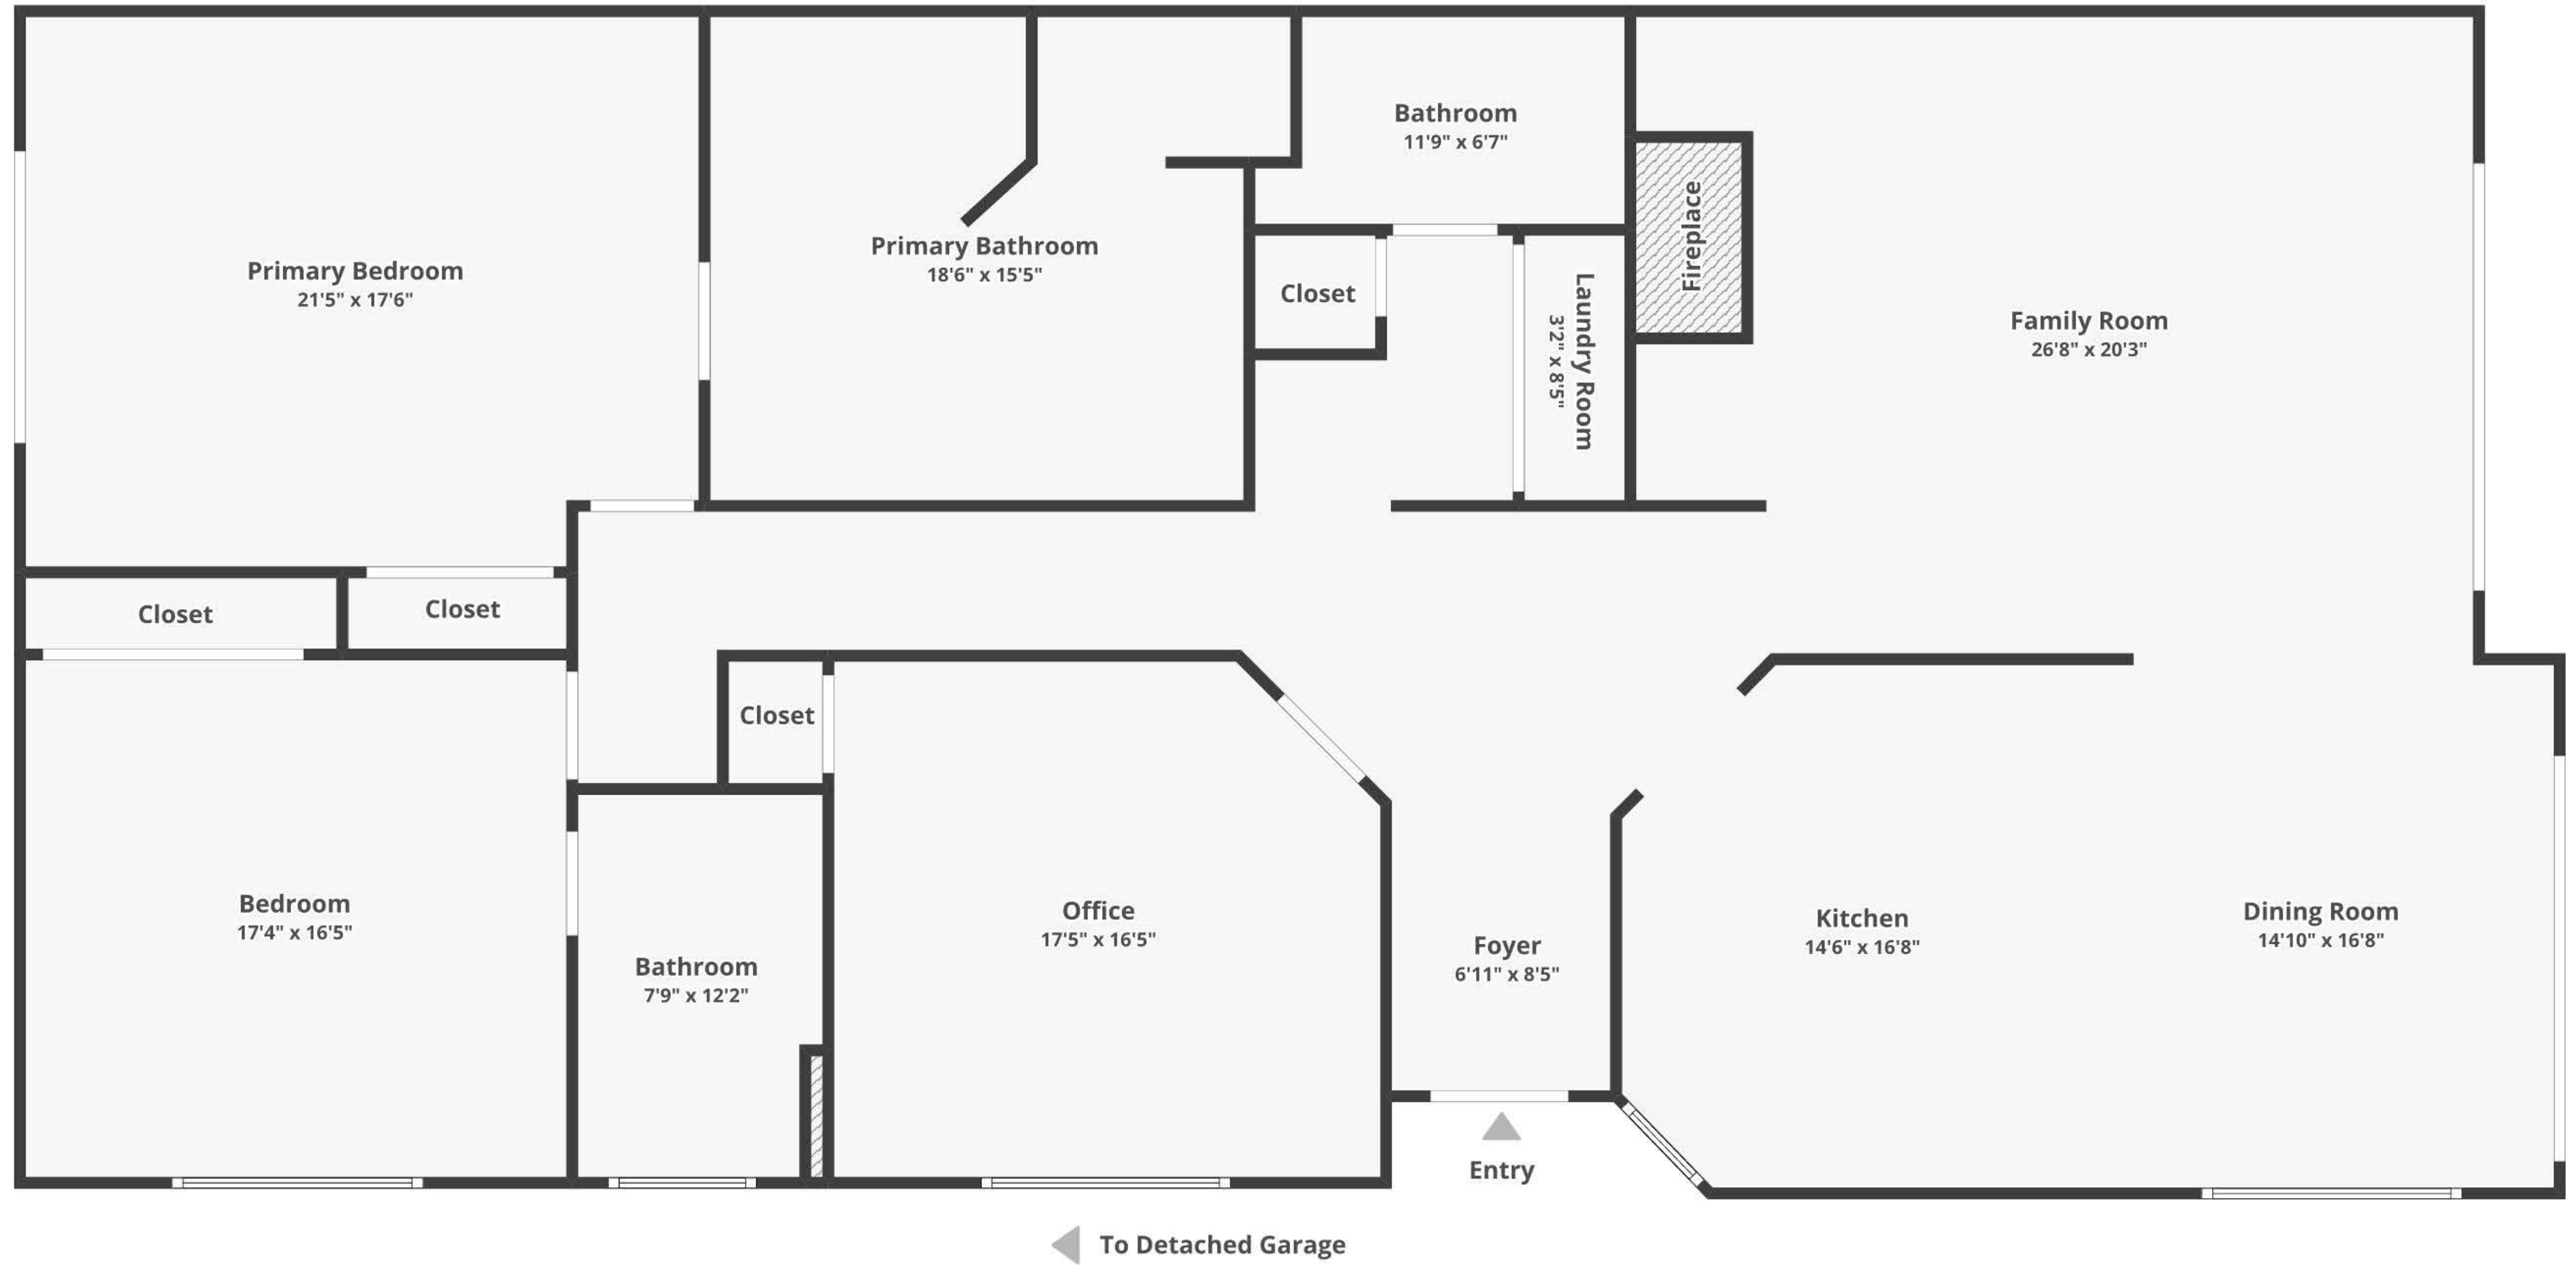

FLOOR 1

DETACHED GARAGE

Garage
28'6" x 28'9"

To Home 